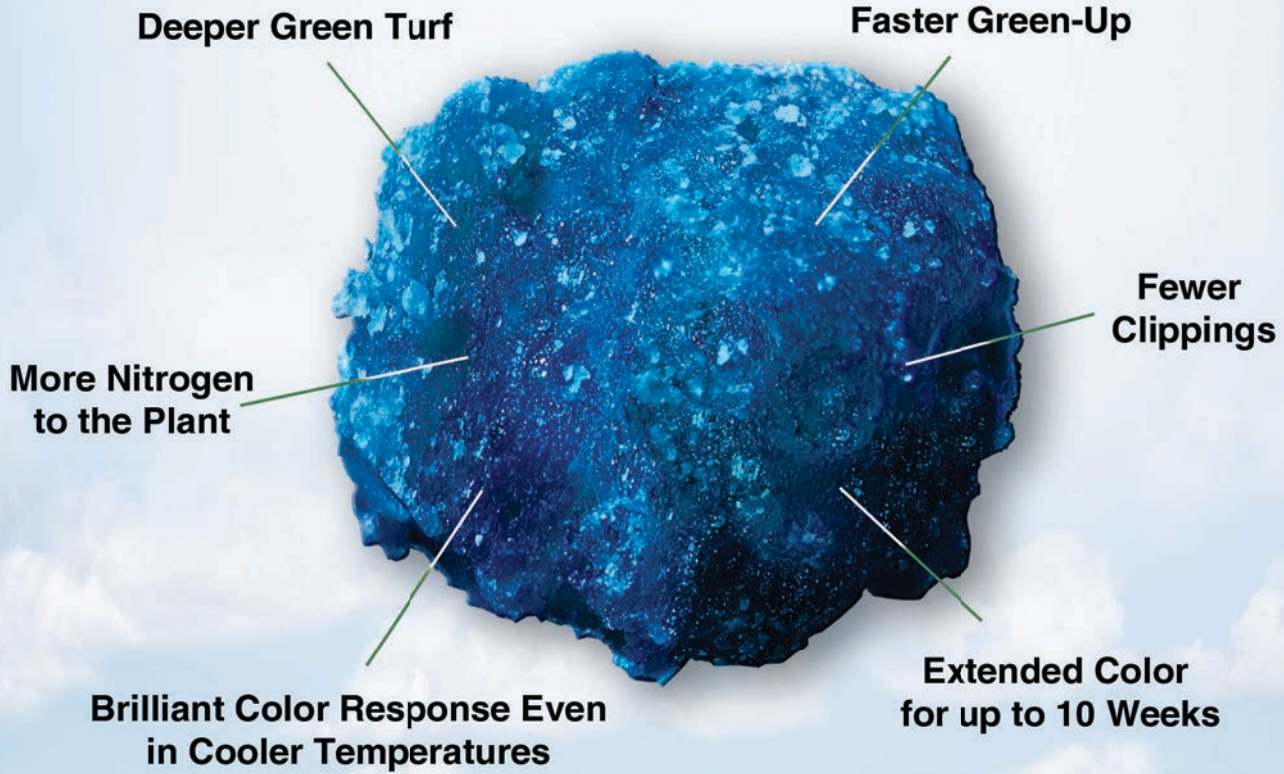

# MESA<sup>®</sup>

Patented Controlled Release Nitrogen

**A little bit of blue makes a whole lot of green**

More brands.  
Better performance.

Best of All Worlds™

[www.LebanonTurf.com](http://www.LebanonTurf.com) 1-800-233-0628