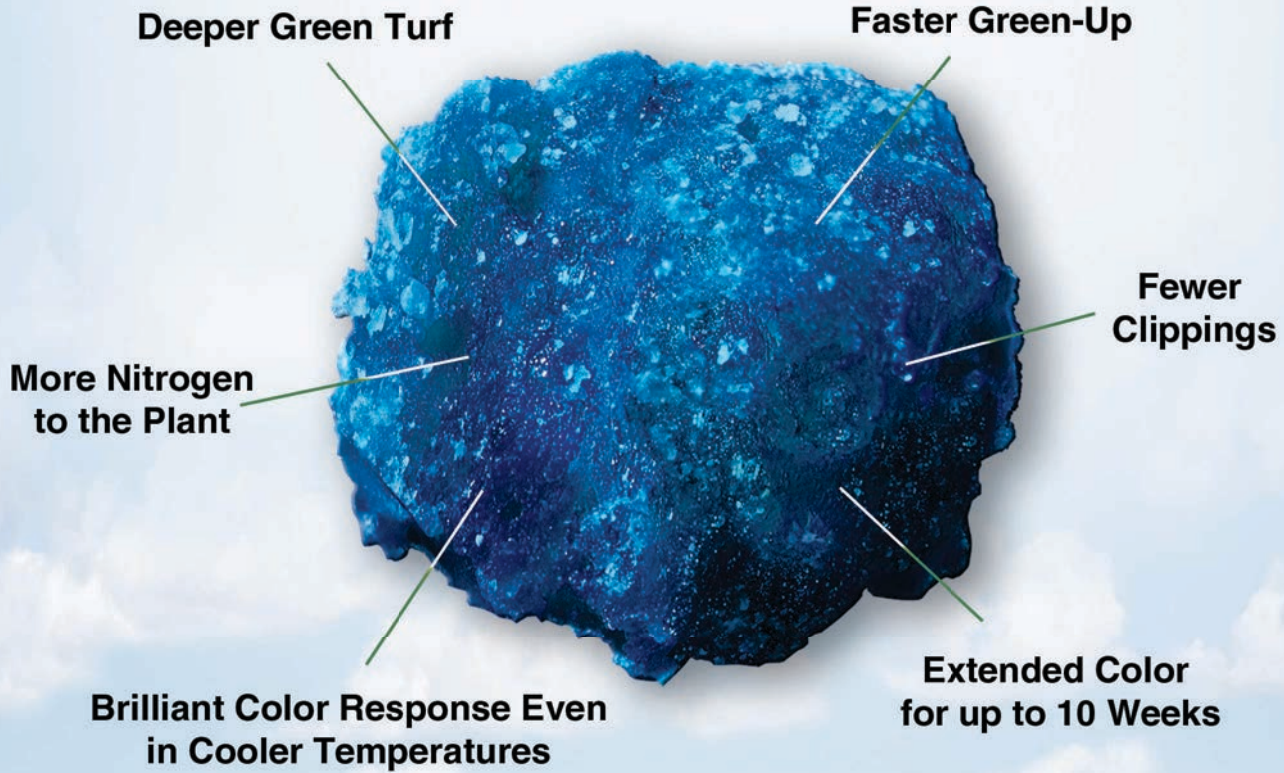

MESA[®]

Patented Controlled Release Nitrogen

A little bit of blue makes a whole lot of green

More brands.
Better performance.

Best of All Worlds™

www.LebanonTurf.com 1-800-233-0628