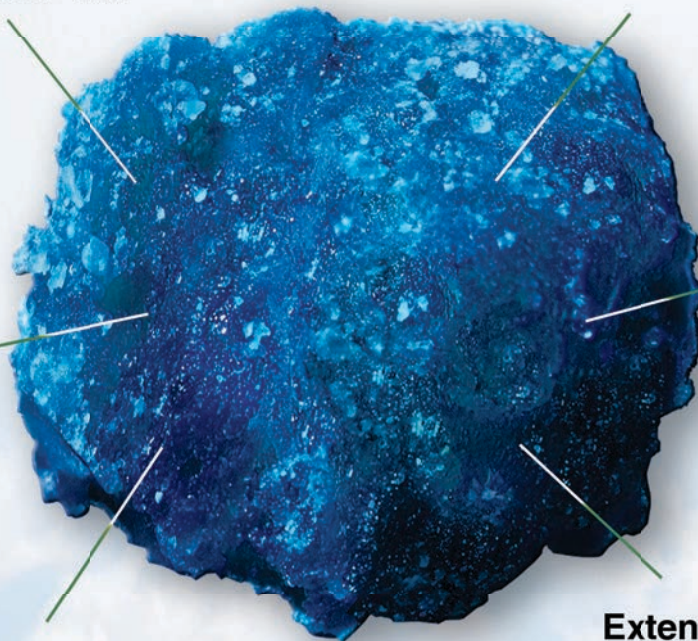

MESA®

Patented Controlled Release Nitrogen

A little bit of blue makes a whole lot of green

Deeper Green Turf

Faster Green-Up

More Nitrogen
to the Plant

Fewer
Clippings

Brilliant Color Response Even
in Cooler Temperatures

Extended Color
for up to 10 Weeks