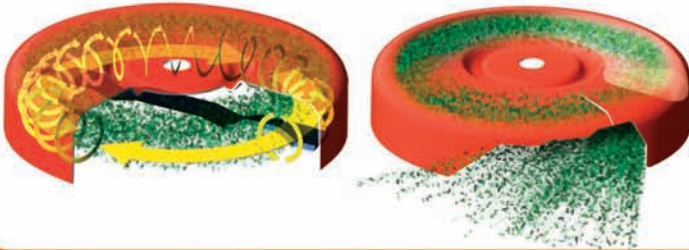

Introducing the NEW Jacobsen® AR-522™ Rotary Mower

JACOBSEN® TRIMTEK™ CUTTING SYSTEM

Revolutionary new TrimTek™ deck with exclusive downdraft blade keeps clippings suspended longer for exceptional mulching results.

Exclusive three-tiered discharge opening distributes clippings more evenly for a superior after-cut appearance.

NEW JACOBSEN® AR-522™ WITH TRIMTEK™ CUTTING SYSTEM

A New King of the Hill

Jacobsen announces the arrival of the AR-522™ rotary mower. The AR-522 will replace the current AR-5 and couples the improved class-leading performance of the AR-5 with the new TrimTek™ cutting system that was introduced with the launch of the AR-3 triplex rotary last fall. Nothing else climbs or cuts like the new AR-522 – it stands alone by delivering best-in-class performance for rough mowers. For more information, contact your local Jacobsen dealer or call 1.888.922.TURF.

Phone: (847) 336-1205

Fax: (847) 336-2697

WWW.Burrisequipment.com

Burris
EQUIPMENT

Burris Equipment Company
2216 N. Greenbay Road
Waukegan, IL 60087

1.888.922.TURF • jacobsen.com

TEXTRON FINANCIAL

The Official Turf Equipment Supplier to The PGA of America and
The Exclusive Turf Equipment Supplier to PGA Golf Properties.

JACOBSEN
A Textron Company

When Performance Matters.™