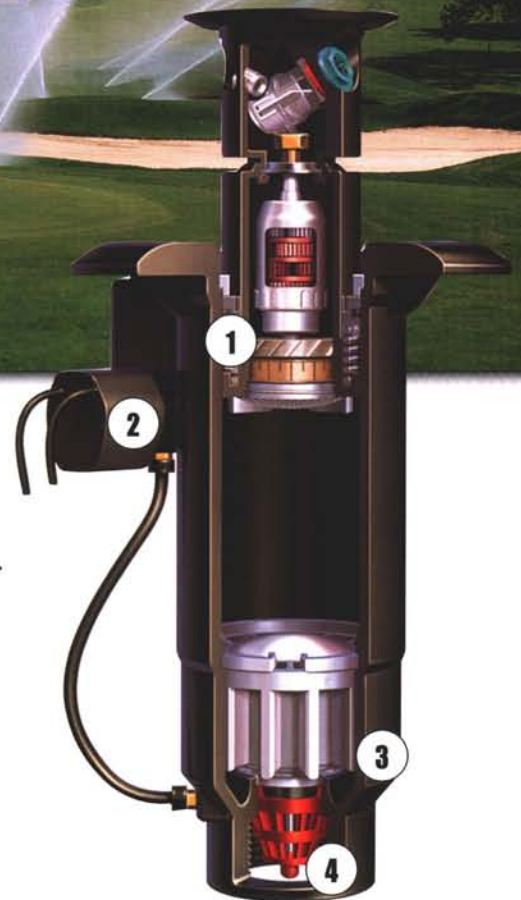

# The Toro 800S Series Sprinkler

## You May Never Have to Dig a Head Up Again

### 2. Spike-Guard™ Solenoid

*Exceeds 20,000 volts without fail*

### 3. Stainless-steel Valve Seat

*Never needs replacing*