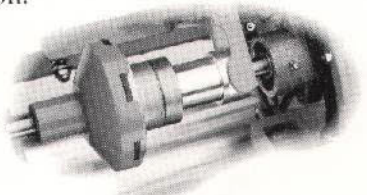

Clutch performer.

No other walking greens mower can touch the 422 for reliability. Our all-new clutch has been tested out to the equivalent of 70 years of operation, without any adjustment or lubrication.

The same eye for quality extends throughout this unique machine—from our space-age, long-life bearings and