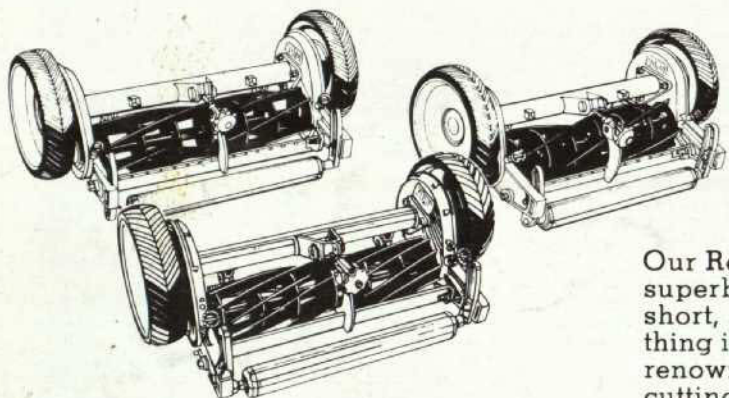

# OUR GANG

Our Reelmaster® 5, 7, and 11 blade gang mowers deliver a superb quality cut and finished look. Whether you need a short, super-formal cut. Or a longer informal cut. Or something in-between. Yet all three also deliver renowned Toro durability to keep you cutting. For more information, contact the Toro distributor listed below.