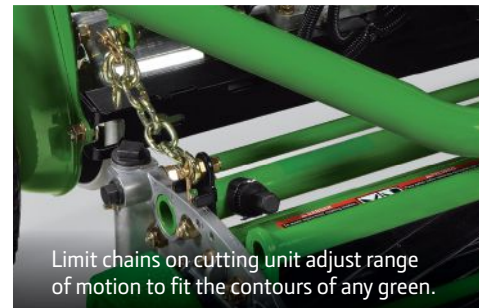

Have you hugged your greens today?

The NEW 180 E-Cut Hybrid with an 18" cutting width. Our narrowest yet.

Exclusive ball-joint mounting system allows the cutting unit to rotate in any direction.

Limit chains on cutting unit adjust range of motion to fit the contours of any green.

Get closer with the best mowers for undulating greens ever. The new 180 and 220 E-Cut™ Hybrid Walk Greens Mowers.

Give your greens a good hug with John Deere E-Cut Hybrid Walk Greens Mowers. Available in both 18- and 22-inch width-of-cut, these walkers offer an unparalleled ability to follow contours and undulations as well as steer around the clean-up pass. Call your John Deere Golf Distributor for a demo today.