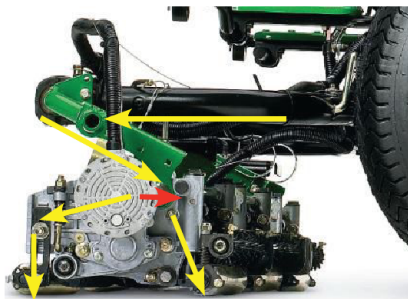

The easy way.

Approach perfection.

The John Deere PrecisionCut Fairway Mowers.

Achieving a picture perfect fairway is now within easy reach, thanks to features like our exclusive Quick Adjust cutting units. As well as our unique rear-attaching point yoke system for more consistent cut quality. To find out just how easy it is, contact your John Deere dealer to demo one today.

JOHN DEERE
GOLF

Exclusive rear-attaching point yoke system (red arrow) and adjustable hydraulic down pressure help apply additional force to the rear roller, preventing unsightly rippled lines in the turf.