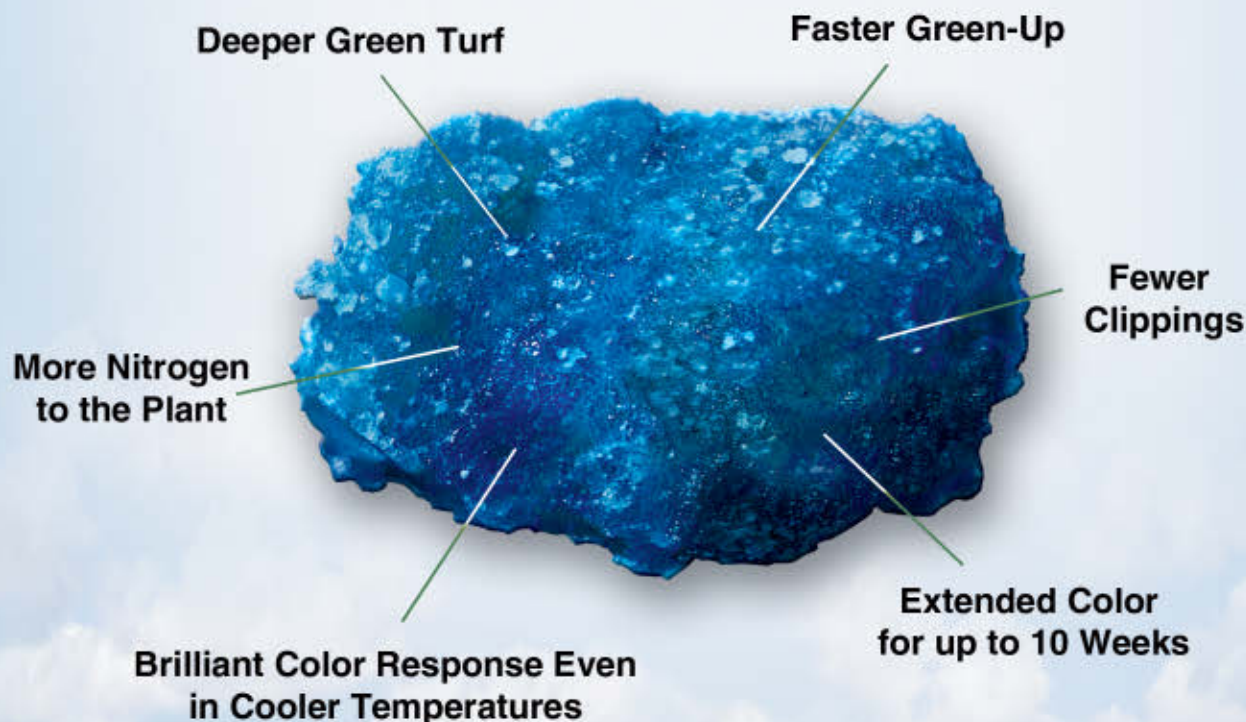

A Little Bit of Blue Makes a Whole Lot of Green

MESA[®]
Patented Controlled Release Nitrogen

Best of all Worlds[™]
www.LebanonTurf.com
1-800-233-0628