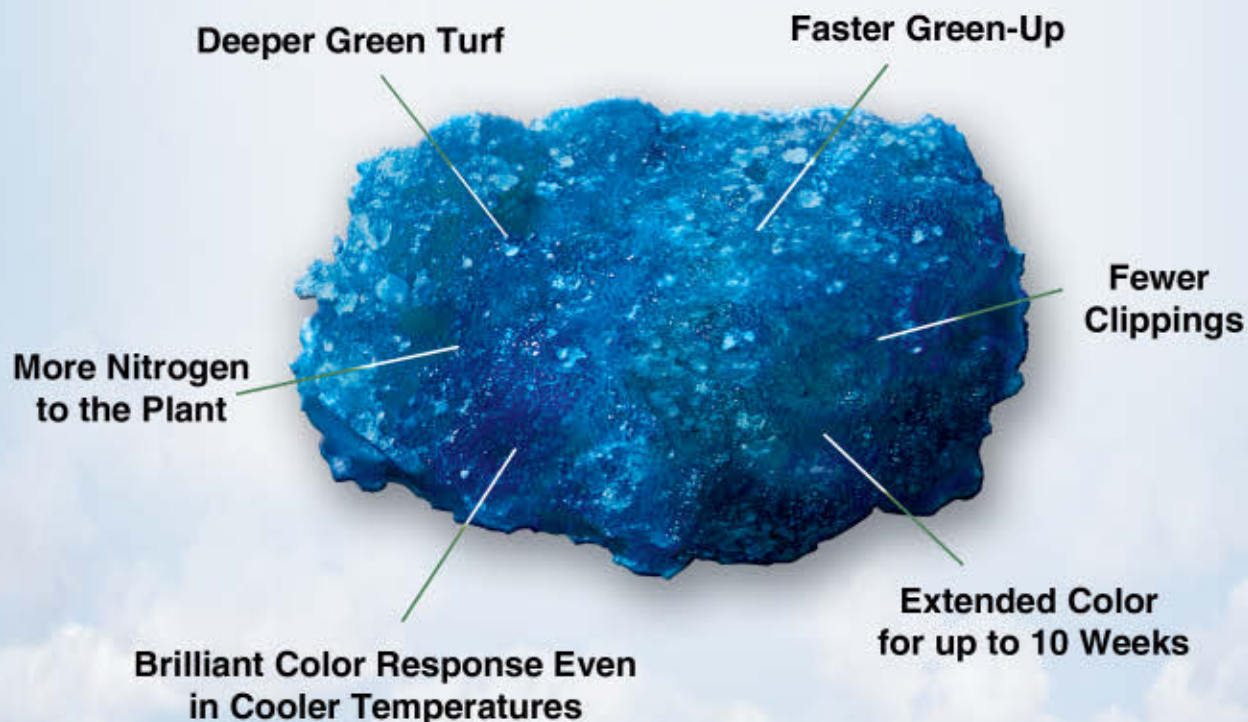

A Little Bit of Blue Makes a Whole Lot of Green

MESA[®]
Patented Controlled Release Nitrogen

Best of all Worlds[™]
www.LebanonTurf.com
1-800-233-0628