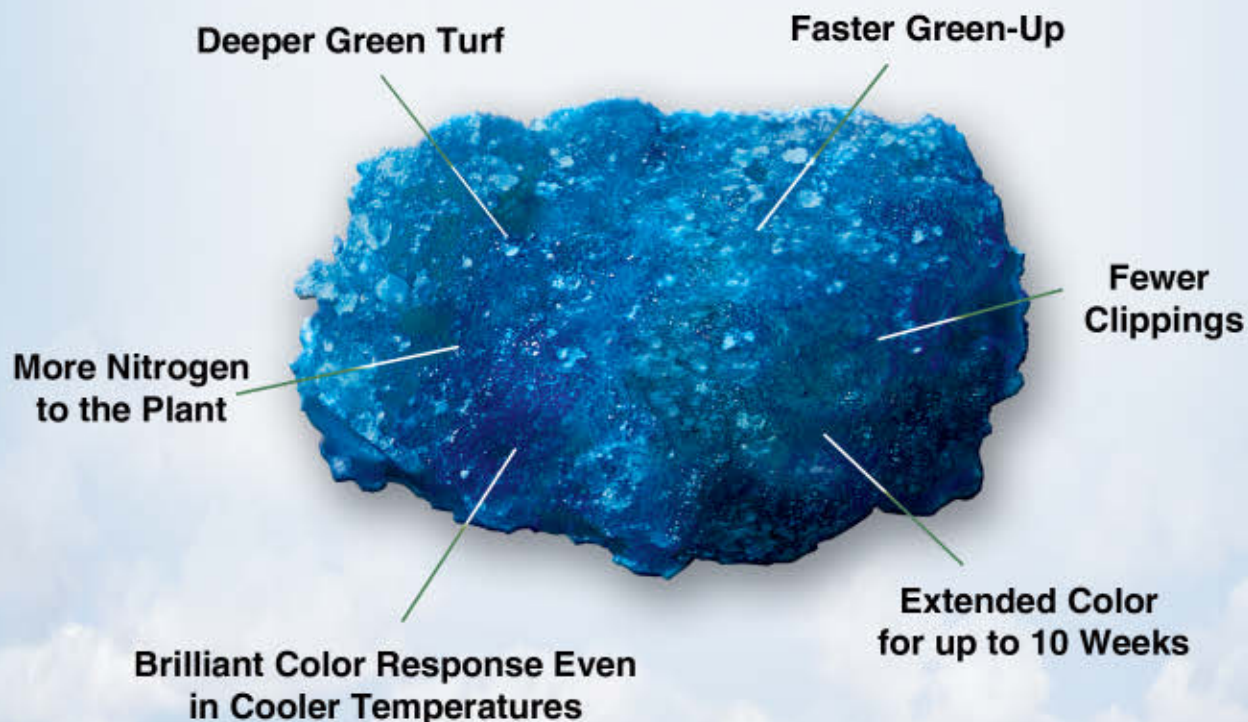

# A Little Bit of Blue Makes a Whole Lot of Green

**MESA**<sup>®</sup>  
*Patented Controlled Release Nitrogen*

*Best of all Worlds*<sup>™</sup>  
[www.LebanonTurf.com](http://www.LebanonTurf.com)  
1-800-233-0628