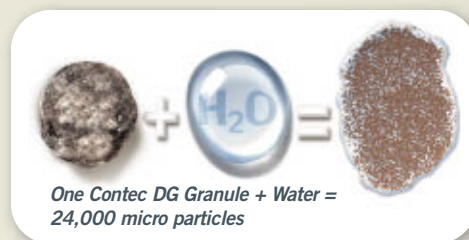

INTRODUCING

CONTEC DG MAGNESIUM

The World's Only Dispersible
High Magnesium Application
For Finely Cut Turf

NEW
FOR
2010

Contec DG 0-0-12 with 24% Magnesium is our new High Visibility greens and tees grade product that assures deep, consistent turf color.

Contec DG 0-0-12 is an essential fertilizer formula containing 24% Magnesium in both soluble and non-soluble forms for fast acting, long lasting results. Because it is a technically advanced, proprietary DG formulation, the product quickly begins dissolving through the turf canopy and into the soil when watered. That means you virtually eliminate any waste of your product investment due to mower pickup or tracking.

6 UNITS WATER
SOLUBLE MG

18 UNITS OXIDE
SLOW RELEASE MG

One Contec DG Granule + Water =
24,000 micro particles

Contec DG Magnesium is the ideal solution when a potassium fertilizer is required or a high level of magnesium is needed to help correct or prevent color-robbing deficiencies during the growing season.