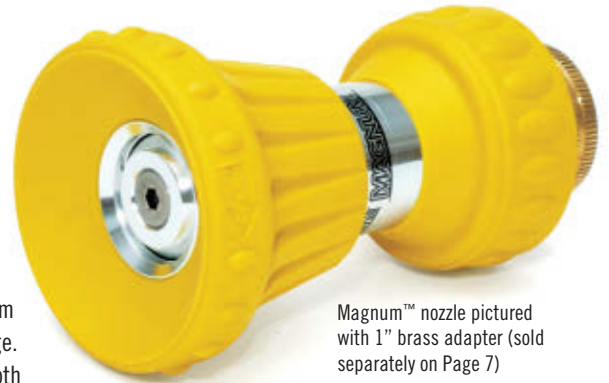

Magnum™ nozzle pictured with 1" brass adapter (sold separately on Page 7)