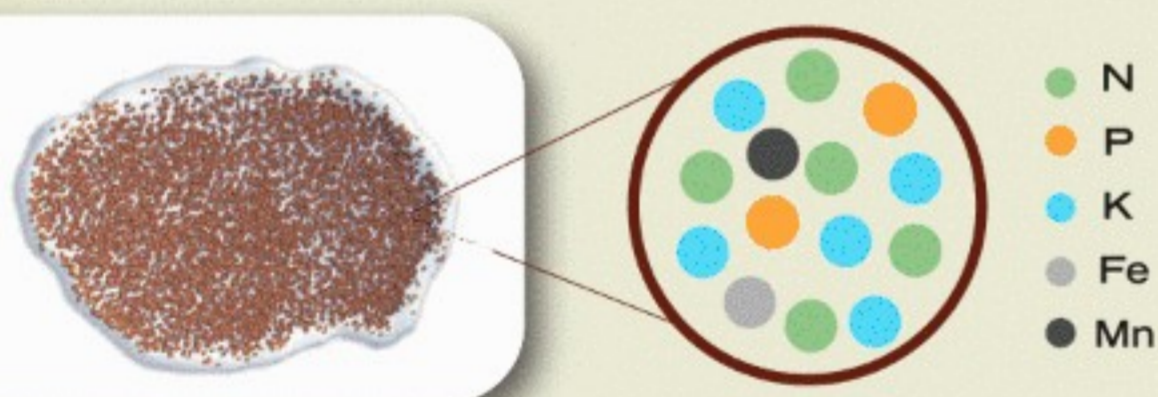

Contec DG[®]

THE NEXT GENERATION
OF TURF NUTRITION

28 Contec DG Particles
Per Sq. In. are
Applied ON the Turf

Contec DG is Watered In and Rapidly
Disperses Within Minutes

670,000 Nutrient Particles
Per Sq. In. are
Dispersed INTO the Soil.

DISPERSIBILITY IS WHAT MAKES CONTEC DG UNIQUE

When watered, each particle of Contec DG quickly dissolves into approximately 24,000 microscopic, turf-penetrating particles. You're assured that the plant nutrients get through the turf canopy and into the soil and roots.