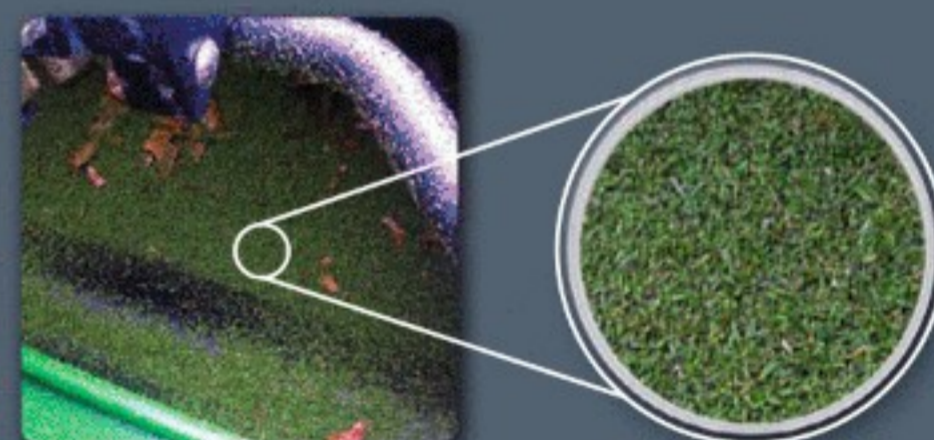

Contec DG[®]

THE NEXT GENERATION
OF TURF NUTRITION

28 Contec DG Particles
Per Sq. In. are
Applied ON the Turf

Contec DG is Watered In and Rapidly
Disperses Within Minutes

670,000 Nutrient Particles
Per Sq. In. are
Dispersed INTO the Soil.

DISPERSIBILITY IS WHAT MAKES CONTEC DG UNIQUE

When watered, each particle of Contec DG quickly dissolves into approximately 24,000 microscopic, turf-penetrating particles. You're assured that the plant nutrients get through the turf canopy and into the soil and roots.

CONTEC DG DISSOLVES 100% INTO YOUR TURF

NO MOWER PICKUP

NO SHOE
PICKUP

Since Contec DG quickly disperses through the turf, your players won't be walking off with your fertilizer on their shoes or golf balls. And your mower won't be picking up your nutrients along with the clippings. Unlike other granular fertilizers, with Contec DG you get all of what you pay for.