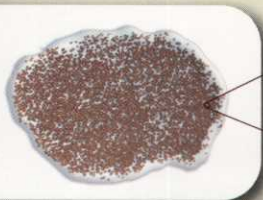

Contec DG[®]

THE NEXT GENERATION
OF TURF NUTRITION

28 Contec DG Particles
Per Sq. In. are
Applied ON the Turf

Contec DG is Watered In and Rapidly
Disperses Within Minutes

670,000 Nutrient Particles
Per Sq. In. are
Dispersed INTO the Soil.

DISPERSIBILITY IS WHAT MAKES CONTEC DG UNIQUE

- N
- P
- K
- Fe
- Mn

When watered, each particle of Contec DG quickly dissolves into approximately 24,000 microscopic, turf-penetrating particles. You're assured that the plant nutrients get through the turf canopy and into the soil and roots.