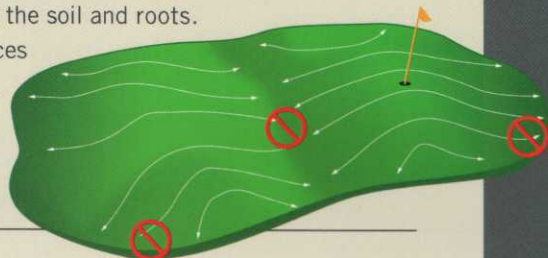

- N
- P
- K
- Fe
- Mn

When watered, each particle of Contec DG quickly dissolves into approximately 24,000 microscopic, turf-penetrating particles. You're assured that the plant nutrients get through the turf canopy and into the soil and roots.

With Contec DG, chances of particle run off or collection at low points are completely eliminated.

Give your Pro Shop something to cheer about...more times for player bookings and happier player experiences on your course. Why not order Contec DG today? Contact your local Andersons distributor. Visit www.contecdg.com

Andersons
GOLF PRODUCTS.