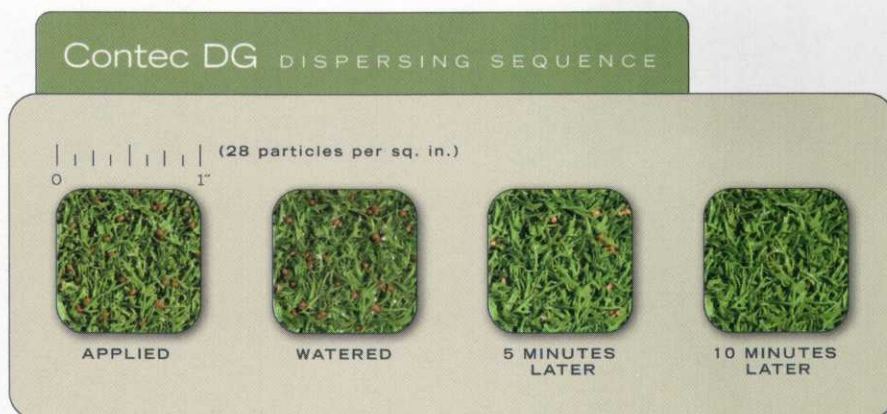

ContecDG®

Brought to you by:

Visit Us at Booth #2238

Contec DG®

Product Q&A

Q: Why should a superintendent visit your booth?

A: To learn about the rapid dispersibility of ContecDG granular technology. It provides a variety of unique benefits. It immediately “dissolves” upon watering. There’s no visibility, no nutrient loss, no mower pickup, no ball or shoe pickup and no runoff.

Q: Why do superintendents need ContecDG®?

A: Most importantly, it makes their greens, tees and fairways look phenomenal. Plus it reduces player downtime.

Q: What makes ContecDG® unique?

A: It’s the world’s only dispersible granular fertilizer. As soon as it’s watered, it disperses into thousands of micro-nutrient particles that go right to work.

Q: What are superintendents saying about ContecDG®?

A: “It’s amazing how quick it moves into the ground. You’re actually using 100% of your product. Once you’ve tried it, it will sell itself.” — *Dave Riffle, Superintendent – Seven Springs Golf Club, PA*