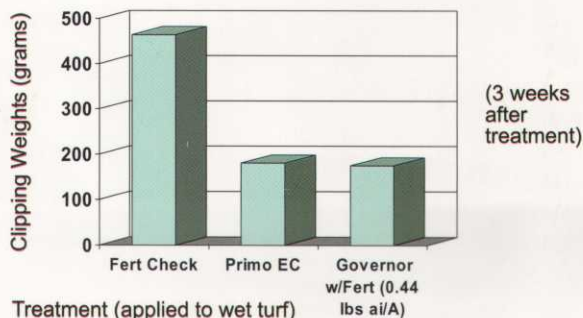

Governor™

...the Only Granular Product Based on Primo.

Governor™ provides the benefits of a turf growth regulator and convenience of a granular application, such as:

- Whenever a granular application is preferred over spray applications of a turf growth regulator product
- When mowing operations conflict with frequent golf play, athletic events, or other outdoor events of extended duration
- Reduces clippings by up to 50%
- Allows for a longer interval between mowings
- Redirects grass growth energy into roots and shoots, improving turf density, durability and color
- Frequently reduces watering requirements
- Will not harm neighboring plants
- Seed germination is not affected. It doesn't kill the grass or other plants like other chemical edger products can
- Contains same active ingredient as Primo Maxx

Efficacy on Perennial Ryegrass Dr. Mahady, Pebble Beach, CA

Efficacy on Tifway Bermudagrass Dr. Bert McCarty, Clemson University

The active ingredient in Governor™ (trinexapac-ethyl) is time-tested by years of extensive use on golf courses and commercial lawns and landscapes.