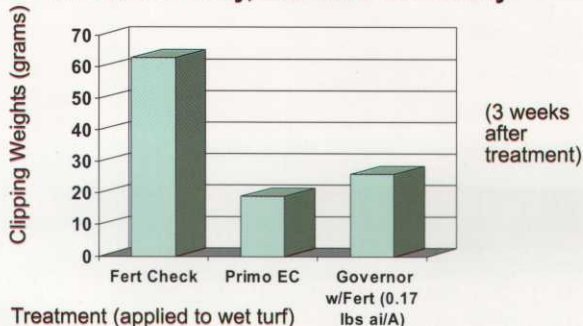

Governor™

...the Only Granular Product Based on Primo.

Governor™ provides the benefits of a turf growth regulator and convenience of a granular application, such as:

- Whenever a granular application is preferred over spray applications of a turf growth regulator product
- When mowing operations conflict with frequent golf play, athletic events, or other outdoor events of extended duration
- Reduces clippings by up to 50%
- Allows for a longer interval between mowings
- Redirects grass growth energy into roots and shoots, improving turf density, durability and color
- Frequently reduces watering requirements
- Will not harm neighboring plants
- Seed germination is not affected. It doesn't kill the grass or other plants like other chemical edger products can
- Contains same active ingredient as Primo Maxx

Efficacy on Perennial Ryegrass Dr. Mahady, Pebble Beach, CA

Efficacy on Tifway Bermudagrass Dr. Bert McCarty, Clemson University

The active ingredient in Governor™ (trinexapac-ethyl) is time-tested by years of extensive use on golf courses and commercial lawns and landscapes.