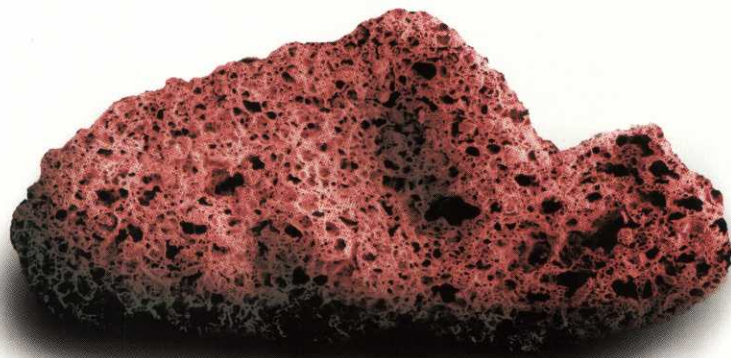

It's either a meteor that could destroy the earth, or the soil conditioner that moisturizes and permanently aerates your turf.

Oh good, it's the second one.

Now you and your turf can take a deep breath. Eagle's Choice is the permanent soil conditioner made of vitrified clay porous ceramic. Its porosity provides improved moisture and nutrient retention. Its stability won't break down, providing permanent aeration, thus reducing compaction and water consumption, and improving percolation and air movement throughout the root zone. The result is better-looking, healthier greens and beautiful, more vibrant fairways now and for years to come.

Eagle's Choice is the only manufacturer of vitrified clay porous ceramic products with national distribution. We handpick our distributors to provide our customers with the knowledge and highest quality of service. Eagle's Choice is available in a 50-lbs. bags or in bulk for greater savings. We can also blend with sand to meet your specification.