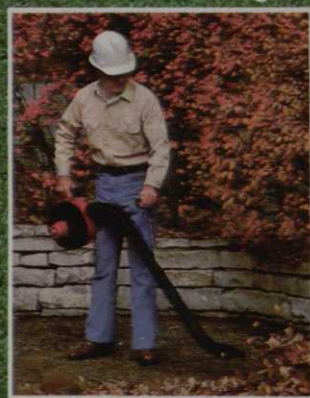

and blowers good enough Professionals.

**30cc
Trimmer / Cutter**

**21cc
Trimmer**

Got tougher jobs? Our trimmer accessories include a 10" circular saw blade for thick grasses, tall weeds, scrub trees and the like.

And, to blow hours of work away in minutes, take your choice of two new Toro® blowers:

Our 21cc hand held blower is just 9.7 lbs.

but discharges air at 102 mph. Perfect for "quickie" jobs clearing leaves, dust and light

debris off sidewalks, flowerbeds and smaller areas.

Our 40cc back pack blower produces an air velocity of 276 mph to gather leaves and all kinds of litter from

lawns, driveways, parking lots, stadiums and other areas.

And it goes where you

go, easily and comfortably.

Want to know more about the trimmers and blowers good enough to be called Professionals? Call your Toro distributor for more information.

TORO®

The Professionals™