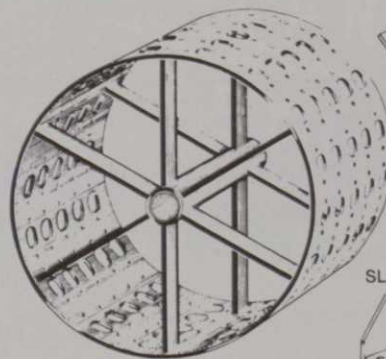

- 3" Tine in 3/8, 1/2, or 3/4 diameter.
- Pivoting Tine gives you a clean hole.
- Hydraulic principle utilizes weight of vehicle for down pressure.
- TCA551 Model gives you close to 2" Tine spacing.

New Items Now In Production

Pointed Tine

Dedoes now has a pointed tine available for tees and greens which gives up to 3" penetration in the turf.

Separate Slicers and Spikers

INDIVIDUAL SLICER OR SPIKER UNITS SHOULD BE ATTACHED TO DRUM SURFACE.