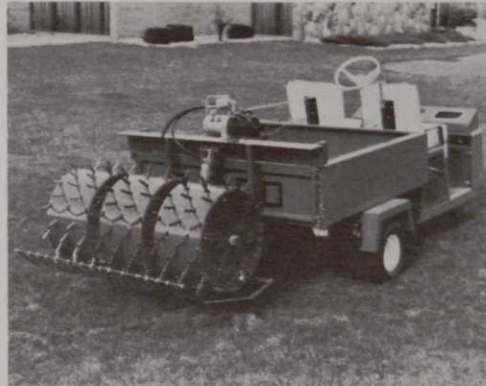

Dedoes Aerators Can Be Quickly Mounted To Most Any Type Vehicle

Garden Tractor

The Dedoes new Two-Drum Aerator has 72 pluggers and aerates a 25" Swath. Mounts to any 10-14-16 H.P. or Larger Garden Vehicle. Includes a self-contained hydraulic unit. *If weight is needed a separate Weight Tray is available.*

Utility Vehicle

Attaching the Dedoes Aerator to your utility vehicle is a simple matter. The Basic Frame Unit allows you to adapt to any equipment in a matter of minutes. *Available with hinged doors and removable sides. Collects plugs internally.*

Specialty Equipment

Even a vehicle built for specific use, can be used with the Dedoes aerator to give quick, neat aeration for small areas.

The complete Aerator that offers speed and quality in addition to the following: