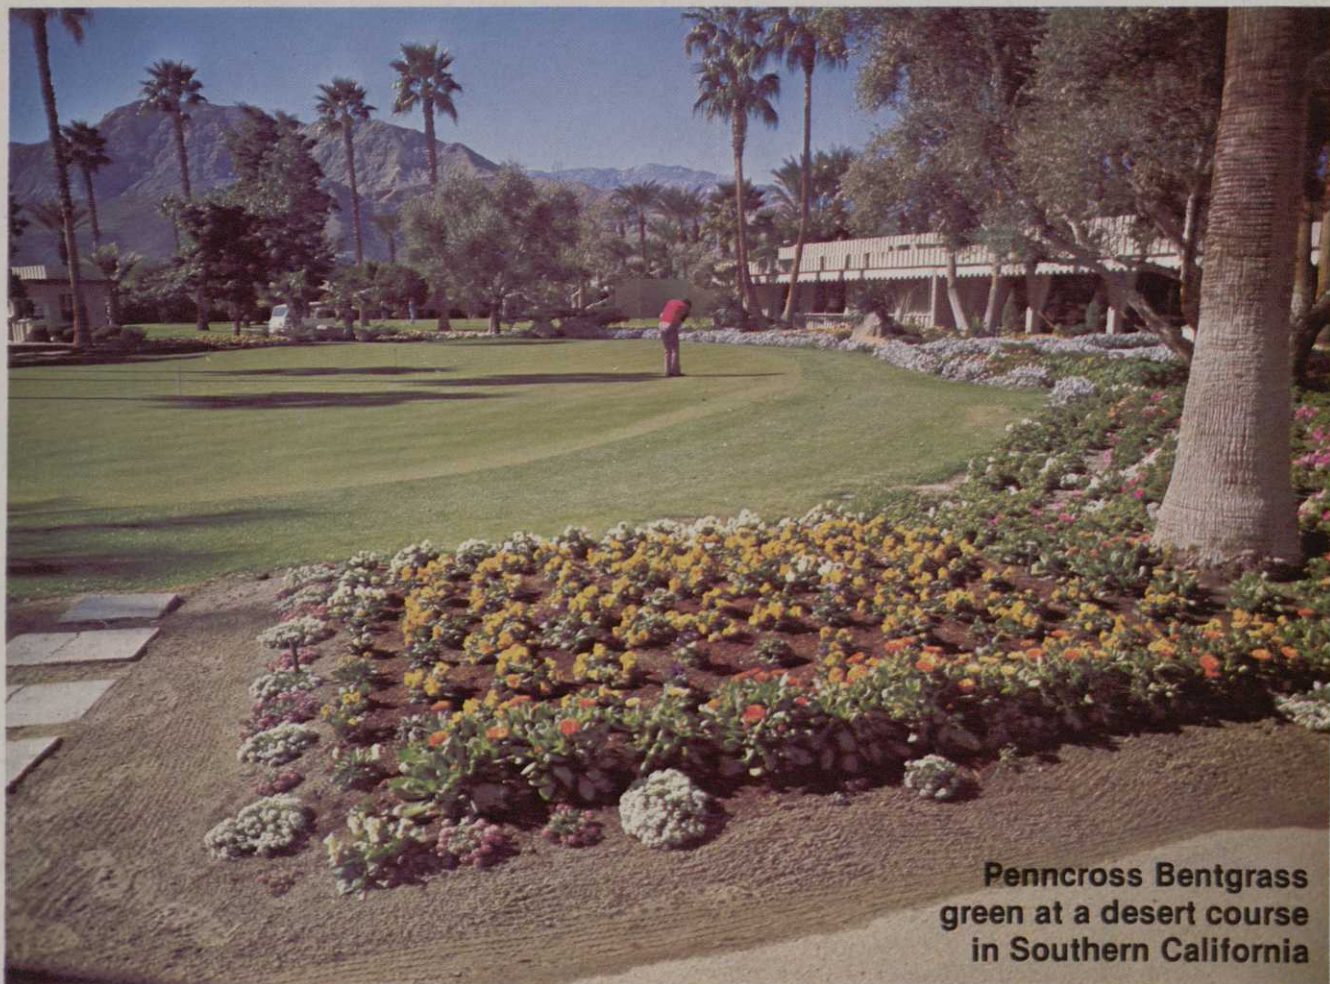

When the HEAT'S on

Penncross Bentgrass
green at a desert course
in Southern California

PENNCROSS can take it - CREEPING BENTGRASS

THE PROOF IS IN THE PUTTING

- Today's most popular, widely adapted variety
- More genetically uniform and poa-free seed
- Germinates fast, establishes quicker, thicker
- Superbly consistent, less grain for true putts
- Greens up earlier, hold summer color better
- Stays alive longer in fall—year 'round in South
- Most winterhardy, disease-resistant bent available.

**PENNCROSS
BENT GRASS**

WORLD-WIDE DISTRIBUTOR
TEE-2-GREEN CORP.

1212 West Eighth Street
Kansas City, Missouri 64101
(816) 842-7825

“Penncross Greens
putt true & their
even texture
gives me
confidence
in putting.”

*Patricia C.
Fitzsimons*

Pat Fitzsimons in
winning the Glen Campbell Los Angeles Open at Riviera
CC, Calif., Feb. 20-23, set a new course record of 64 for a
single round and tied Ben Hogan's course record for this
event. Fitz previously tied the world record score of 58 on
the 6,000 yard course at Salem Golf Club, Salem, Ore.