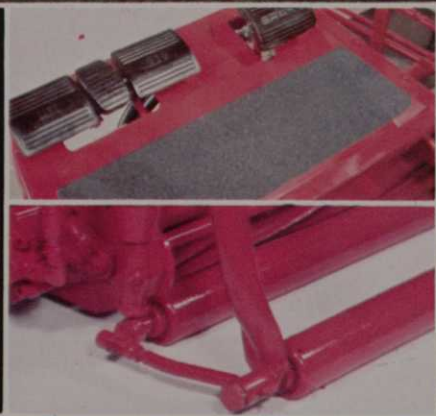

MEET THE NEW CLUB PRO.

From the first to the 18th hole. From greens to collars to tees, this special golf course mower will give you a beautiful even cut.

The Greensmaster® 3 has hand operated height of cut adjustment, and a quick 15-inch turning radius. Less than half that of any other triplex greensmower.

It has large Terra Tires that distribute its weight evenly to prevent turf marring. And simplified operator controls, well marked and spaced. For maximum driver comfort, a soft, vinyl covered adjustable seat.

See the Greensmaster 3 complete with customizing accessories at your local Toro Distributor.

TORO