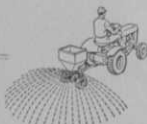

NEW Cyclone Model 100 Spreader/Seeder is push-type version of Model 99. Patented spreader design gives uniform tapered-edge spread, ends stripes and streaks. Micro-Dial Rate Control provides extremely accurate rates. Rates are not affected by rough use or use on bumpy ground. Positive shut-off is at your fingertip on handle.

For further information,
see your distributor or write:

THE CYCLONE SEEDER CO., INC.
URBANA 60, INDIANA

A Spray For Helping The Golfer Who Hooks and Slices

Gunderson Golf Equipment Co., 1910 8th Ave., Lake Worth, Fla., 33460, has a no hook-no slice spray in a can that a player adds to the surface of ball and woods. Called Par Spray, the product reportedly reduces wind drag and air friction as well as the "drifting" of the ball.