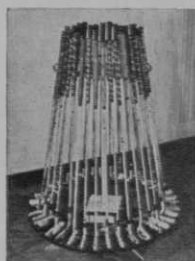

Self-Selector Putter Revolving-Island Rack

Wittek Golf Range Supply Co., 5122 W. North Ave., Chicago, Ill. 60639, has a revolving

putting putter rack that occupies less than 2½ sq. ft. of space and displays 36 putters. Utility clubs may also be displayed in combination with putters. The rack is a package deal, consisting of rotating mounting post and four sets of self-selector fixtures (90 degree). The unit is made completely of metal with putter head-partitions

coated with baked Vinyl to eliminate marring of putter heads.

Magline Introduces Vehicle for Ground Care Equipment Hauling

Trailevator Div., Magline Inc., 1900 Mercer St., Pinconning, Mich., produces Trailevator, a self-lowering, self-elevating hydraulic trailer