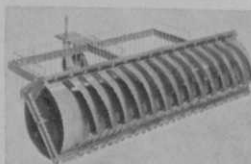

NEW Cyclone Model 100 Spreader/Seeder is push-type version of Model 99. Patented spreader design gives uniform tapered-edge spread, ends stripes and streaks. Micro-Dial Rate Control provides extremely accurate rates. Rates are not affected by rough use or use on bumpy ground. Positive shut-off is at your fingertip on handle.

For further information,
see your distributor or write:

THE CYCLONE SEEDER CO., INC.
URBANA 60, INDIANA

A Spray For Helping The Golfer Who Hooks and Slices

Gunderson Golf Equipment Co., 1910 8th Ave., Lake Worth, Fla., 33460, has a no hook-no slice spray in a can that a player adds to the surface of ball and woods. Called Par Spray, the product reportedly reduces wind drag and air friction as well as the "drifting" of the ball.

Par Golf Ball Picker Retrieves in All Kinds of Terrain

After several years of research and field trials, Par Golf Mfg. Co., Milan, Ill., has developed a golf ball picker which it is now marketing.

Known as the Par-Ball Picker, the unit has a floating-ball guide that enables it to effectively retrieve golf balls regardless of terrain. The Picker is four feet wide