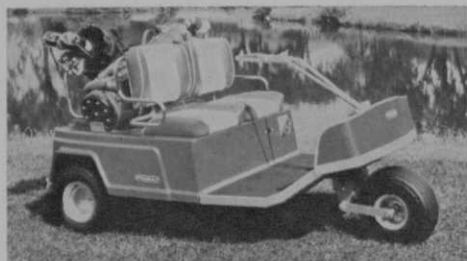

CADDY-ROLL RENTAL SERVICE

Three Rivers, Michigan

Golf Business News

Cyclone Seeder Develops Pull-Type Seeder-Spreader

Model 99 is available from the Cyclone Seeder Co., Urbana, Ind. This new pull-type broadcast spreader-seeder is ground driven. It spreads fertilizer, seed, granular herbicides and insecticides, ice melters, soil conditioners, etc. The hopper, made of galvanized steel, finished in baked enamel, has a capacity of 100 lbs. of average material. Wheels are 12 in. in diameter. The drawbar mounting is adaptable to all popular lawn and garden tractors. The 99 gives a spread width up to 10 ft. wide, depending on material.

Dunbrook Corp. Produces New Gasoline Golf Car

Dunbrook Corp., 710 Skokie Highway, Northbrook, Ill., produces a new model 71 gasoline golf car, featuring a Kohler 8 hp

engine coupled into a power train through a glide ride suspension system. The new design is said to reduce torque, improve riding quality and extend engine life. Dunbrook also produces an electric car model. Both cars are equipped with bucket seats designed to eliminate fatigue.