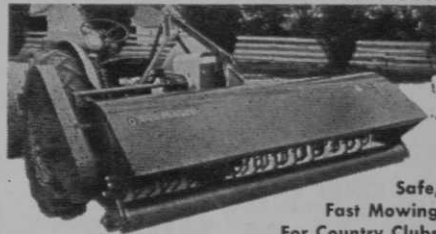

SUN-MASTR

Model HW 72-3 New Style Flair Mower

Safe,
Fast Mowing
For Country Clubs

Mows, cuts, shreds grass, weeds, and spreads clippings in an even mulch. Write for free catalog.

SUN-MASTR CORP.

501-11 S. Kansas Ave.,
Olathe, Kansas

MANUAL & AUTOMATIC TURF IRRIGATION

Design—Installation
Complete Pumping Installation

SKINNER / BUCKNER / J-M
PVC & TRANSITE

Alcoa Aluminum Portable Pipe—Pumps
RENTAL & SALES

OLDFIELD EQUIPMENT CO.

430 W. Seymour Ave., Cincinnati, O. 45216
Phone: 821-5582