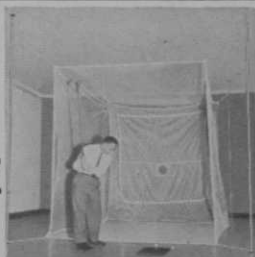

NYLON PRACTICE CAGES

Jayfro makes the finest practice cages by far! Choose from five moderately-priced indoor and outdoor models. We also custom-build units to your specifications. When you want the best, ask for Jayfro.

Send For Free Brochure

jayfro

MANUFACTURING CO., INC.
85 UNION ST., NEW LONDON, CONN.
Area Code 203: 442-8555

HORACE W. SMITH
GOLF COURSE ARCHITECT
Quality Construction
Phone: 584-6101
Worcester, Pa.
2 miles from Norristown, Pa.

JENNINGS EQUIPMENT COMPANY, INC.

GOLF COURSE IRRIGATION SYSTEM SPECIALISTS

DESIGN — MATERIAL — INSTALLATION
RT. 38 MOUNT HOLLY, NEW JERSEY
PHONE 609 — 267 — 1060-61

References Supplied

Buyers' Guide • P 135