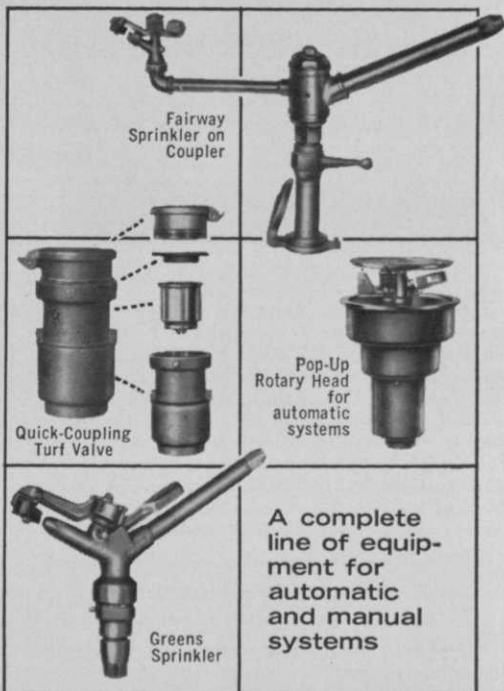

SKINNER

. . . the oldest and most experienced name in irrigation

Over 60 years of irrigation research, design and manufacturing experience is built into Skinner products of today to assure you efficient, economical golf course watering—either manual or automatic.

Skinner sprinklers—made in a complete range of types and sizes—distribute water uniformly and slowly with maximum coverage at minimum pressure. The patented Skinner quick-coupling turf valve is the only bayonet type valve that can be cleaned and repaired without being removed from the riser—and without disturbing the turf.

Whatever your watering requirements may be, it will pay you to investigate Skinner.

Write today for complete information!

A complete line of equipment for automatic and manual systems

THE SKINNER IRRIGATION COMPANY, 415 WATER ST., TROY, OHIO