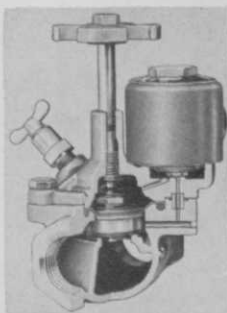

New Valve for Low Pressure or Limited Flow Systems

The Rainmaster valve is specifically engineered by the Moody Sprinkler Co., Inc., Box 240, Arcadia, Calif. to meet specifications of automatic sprinkler systems where flow is between 7 and 12 gpm or pressure is as low as 30 psi. According to the manufacturer, the new valve gives optimum performance on 1/2-in. pipe lines. The valve includes the Moody adjustable and self-cleaning orifice. A low wattage (6.5) solenoid is used to save wiring costs by operating on much lighter wire than old-fashioned electrical controls. 24-volt wiring is standard.

Davis Price List Issued

George A. Davis, Inc., 5440 Northwest Highway, Chicago 30, Ill. has issued its Feb., 1964 price list. Davis is a Midwest distributor of major lines of turf equipment and supplies used by course supts.