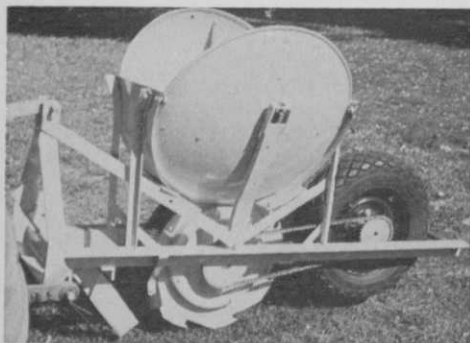

grasses on fairways and tees. Equipped with a three point hitch, single chain drive and steel slitting knife, the "Sprigger" plants at a depth of 1/2-in. to 2-ins. According to the company, the planter requires only one-man operation and plants 20 to 40 bushels per acre, up to three acres a day at 18-in. centers.