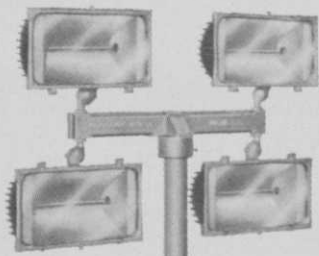

There are 70 clubs in the Michigan association.

PAR GOLF

EQUIPMENT FOR GOLF

Par Metal Club

Club Ease Range Mat

Senior Ball Picker

Par Automatic Ball Washer

Par Ball Striping Machine

Revolving Clown

Cluster of Four 1500 Watt Lamps

Par Golf Mfg. Company is a one source service company. Par Golf not only manufactures and distributes driving range, miniature golf, par 3 and regular golf course equipment, Par Golf does the complete engineering and construction services related to these installations. Par Golf also manufactures the flood lighting and lighting standards for these installations. Par Golf is capable of taking over the complete construction and installation of these types of golf recreation centers.