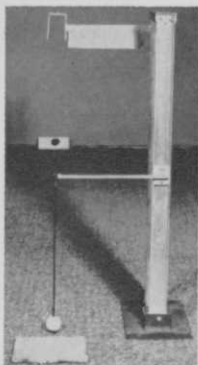

GOLF PUTTING STAND

Ball is sighted to target spot at distance and putted as if to roll along that straight line to target at the distance practiced. Target is the spot in line with center of tunnel passage and Plumb-Bob ball. Stand adjusts to the longer putting distances with a 3 ft. diameter of circular travel, a 2 ft. for the medium distances and a 1 ft. for the short putts. Tunnel passage is 3½" long 2" wide. The slightest degree off-line contact to target point cannot pass ball without touching tunnel wall because of its Plumb-Bob system. A small mat to side of free-hanging ball equalizes contact height as if ball was lying on grass.

Stand is adjusted for practicing ACCURACY for drives by adding a single section 2'-2" long for the passage of a 5" diameter of circle using the light practice ball instead. A close coil spring 5" long by 1½" wide of mild tension with a rubber sleeve cover replaces cord next to ball for give when missed above.

Stand is 3' high — weighs 7½ lbs.

Price Complete $11.50 F.O.B.

GOLF PRECISION

P. O. Box 1269, San Fernando, Calif.