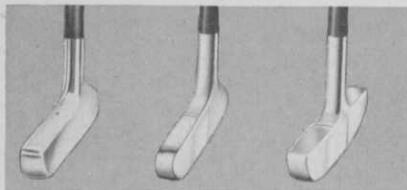

Revolving Clown

Cluster of Four 1500 Watt Lamps

Par Golf Mfg. Company is a one source service company. Par Golf not only manufactures and distributes driving range, miniature golf, par 3 and regular golf course equipment, Par Golf does the complete engineering and construction services related to these installations. Par Golf also manufactures the flood lighting and lighting standards for these installations. Par Golf is capable of taking over the complete construction and installation of these types of golf recreation centers.

PAR GOLF COMPANY

Milan, Illinois 61264

Phone Area Code 309-787-1757

WRITE FOR FREE 1964 CATALOG

NEW HOLE-IN-1 PUTTERS

for miniature golf courses!

Longest Life—Lowest Cost

Now—a new, inexpensive quality putter line from Sportsman Golf—“Hole-in-One” PUTTERS for miniature golf courses! Built to take the roughest punishment, designed for maximum putter life! Strong, sturdy, accurate . . . lowest cost. 35" length in right or left hand and two-way styles.