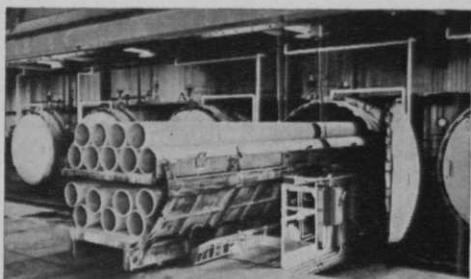

Golf BUSINESS News

"Scrambler" Is PGA Utility Club

PGA Golf Equipment Co., 8350 N. Lehigh ave., Morton Grove, Ill., has introduced the "Scrambler", designed to save strokes from anywhere on the course. A flange blade adds impact when distance is required. The Scrambler's four-iron loft keeps shots low. Excellent performance is promised from the rough, into the wind and from under trees or low-hanging obstacles. The Scrambler is also said to be ideal for short pitch shots around the green. The club is available in 35 or 36-inch length.

Off the production line, the Flintite pipe, shown above, is automatically placed in giant autoclaves which steam-cure the pipe for chemical stability and high strength.

pipe plant at Ravenna, April 30. Built by The Flintkote Co., New York and operated by its Orangeburg Mfg. Co., Div., the 183,000-sq. ft. plant houses two high-speed, electronically-controlled production lines — one making pipe in 13-ft. lengths, the other in 10-ft. lengths. In production only part of 1963, the new plant