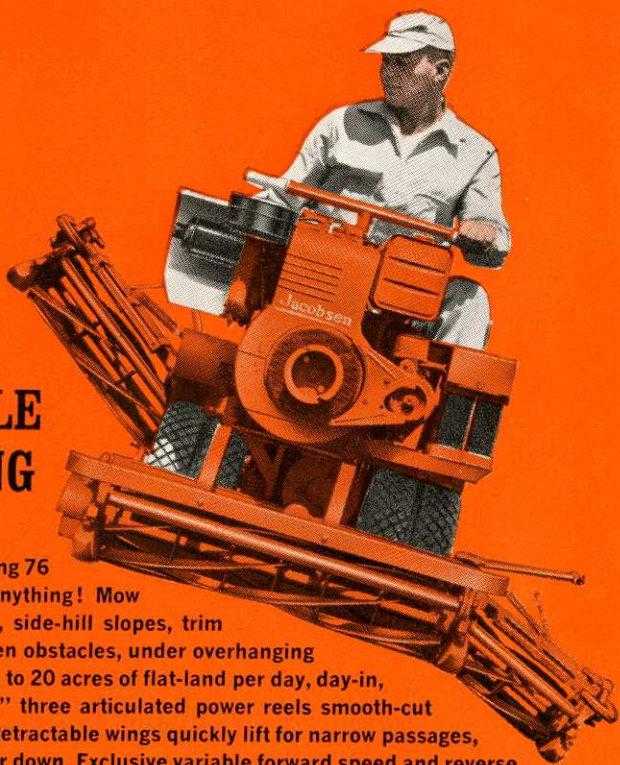

# Jacobsen

## THE VERSATILE TURF KING

The Jacobsen Turf King 76 will do just about anything! Mow up and down grades, side-hill slopes, trim around and in between obstacles, under overhanging shrubbery... mow up to 20 acres of flat-land per day, day-in, day-out. The "King's" three articulated power reels smooth-cut ahead of all wheels. Retractable wings quickly lift for narrow passages, cut at 30° angles up or down. Exclusive variable forward speed and reverse without shifting clutches makes in and out maneuvering a snap. Bed knife adjusts in seconds without tools. Rapid transport between jobs. Rubber rollers available, also. See how much more the versatile, rugged, perfectly-balanced Turf King 76 can do for you. Phone your Jacobsen Turf Equipment Distributor or write today!