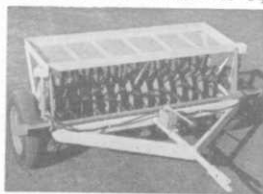

West Point's Grasslan 140 Gives Uniform Cultivation

West Point (Pa.) Products Corp's 1963 Grasslan 140 Aerifier is equipped with 140 cul-

tivating spoons to provide extensive cultivation of a swath. Spoon discs are mounted independently on the shaft to give maximum turning without scuffing or spoon breakage. Straight line construction of the 140 drives spoons into high, hard spots and also prevents over-penetration of soft low spots. Cultivation width is six feet and the unit may be equipped with double edge spiking blades.

GEOFFREY S. CORNISH

**Golf
Course
Architect**

Fiddler's Green Amherst, Mass.

Phone: Alpine 3-3913

WILLIAM P. BELL & SON
GOLF COURSE ARCHITECTS

Member: American Society
of Golf Course Architects

544 Sierra Vista Avenue

Pasadena, California

Sycamore 3-6944

ATlantic 7-2933