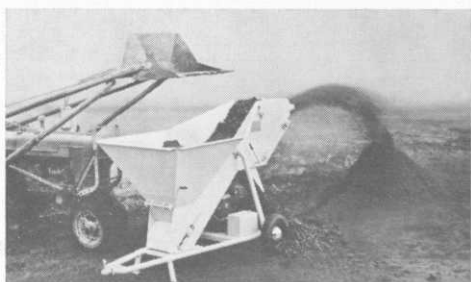

Royer's Shredder-Blender Handles Several Jobs

A new shredder-blender, unveiled by Royer Foundry & Machinery Co., 158 Pringle st., Kingston, Pa., at the GCSA convention, bids to

replace the hand-shovel fed model on many courses. The new unit combines automatic trash removal, a receiving hopper for loading with small, tractor buckets and high discharge for truckloading or stockpiling. The "Superintendent", as the new model is called, is 12 ft. long, 6 ft. high, and is a mobile, complete processing plant that provides better blending of topdress-mixtures and fast, mechanical loading for building tees, greens, etc. The receiving hopper is unloaded by a flight conveyor which moves material to a unique elevated belt shredding assembly.

List Numerous Features of the Kro-Kar

The manufacturer of the Kro-Kar golf car, Kro-Kar, Inc., 55 Market ave., S.W., Grand Rapids, Mich., points out that these highlights are features of the vehicle: Welded steel body and chassis to prevent rusting; 36-volt traction type motor that is powered by six heavy duty, 90 amp batteries set in rubber molded container to withstand shock; All-electric switches and controller, silver plated for long life and non-arcing; Internal expanding brakes that are foot operated; Differential type rear axle for dual wheel drive; Thick, seamless Naughahyde seats; Automatic charger and canopy top as optional equipment. The Kro-Kar is 83½ ins. long, 42 ins. wide and has a wheelbase of 56 ins. It is available in red, yellow, orange, white, blue and green plus other colors that may be requested.

Smith-Scott Acquires Livermore Pipe Plant

Smith-Scott Co., Inc., Riverside, Calif., has acquired the assets of the Livermore, Calif. steel pipe fabricating plant of Armco Steel Corp. The plant produces 4-in. to 24-in. pipe for water transmission, irrigation, etc. Smith-Scott is a leading manufacturer of steel water pipe in western U.S. It has a branch plant in Pleasant Grove, Utah. The firm's primary product is cement-mortar protected steel pipe which it provides for city, county, state, federal and other public water agencies.

Joseph S. Finger

GOLF COURSE ARCHITECT

Design and Construction
Watering Systems
6218 Westheimer, Office E — SU 2-6800
HOUSTON 27, Texas

Help Solve Your TEE Problem with

MTC TEE MATS

We manufacture sound, practical, long wearing tee mats in a number of sizes and designs.

MTC TYR MAT DIV. MERCHANTS TIRE CO.
2710 Washington Ave. St. Louis 3, Mo.

GOLF COURSE IRRIGATION ENGINEERS & INSTALLERS

Any Phase or Complete Turn-Key Jobs

McCune & Company, Inc.
3721 Mahoning Ave.,

Phone: SW 9 3231 Youngstown 9, Ohio

EDWARD LAWRENCE

PACKARD

GOLF COURSE ARCHITECT

Fleetwood 2-2113

11 South La Grange Road La Grange, Illinois

HOMER D. FIELDHOUSE & ASSOCIATES

Golf Architects & Subdivision Consultants

5512 University Ave., Madison 5, Wis.

Telephone: CEdar 3-4150

ALEXANDER G. McKAY

Golf Course Architect

DESIGN and CONSTRUCTION

Green Building Specialists

Phone 586-5467

P.O. Box 176

Morristown, Tenn.

Ernest E. Smith

GOLF COURSE ARCHITECT

Golf View Drive
Tequesta — Jupiter, Florida
Telephone: 746-7397