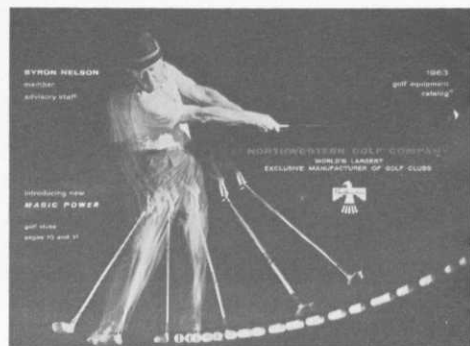

of golf equipment items. Included are nine models of men's and women's clubs, registered under the names of as many well known pros, in addition to specially designed Northwestern utility clubs. There are several lines of putters, including the Jeweled copy that contains genuine diamonds. Also shown in the catalog are bags, caddy carts, gloves, head covers, golf balls, umbrellas, practice devices and other items. Northwestern has a dozen well known staff members including Byron Nelson, Johnny Revolta and Chandler Harper. Copies of the catalog can be obtained by writing to the company.