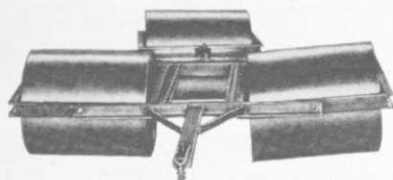

All sections of heavy duty channel steel welded frames. Complete with ball type hitches & mudscrapers. Oil-impregnated bearings; hard maple wood bushings. Standard ale-mite fittings for greasing. Rollers of 12 gauge steel. Edges rolled to avoid tracking & turf ripping on turns. Easily drained & stored. Painted in rust-resistant green.

BERRIEN TOOL & DIE CO.

Eau Claire, Michigan

Write for nearest dealer's name.
Dealer's inquiries invited.