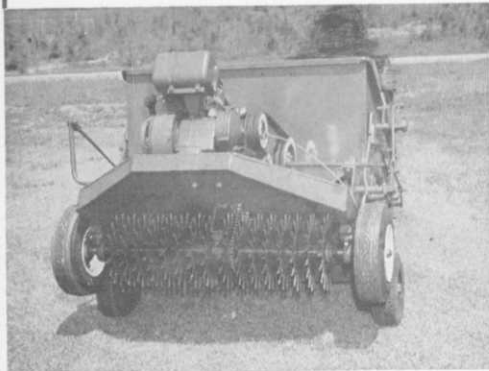

AT LONG LAST THE combination TOP DRESSER - SPIKER PLANTER

Will spike and topdress in one operation.
Also an ideal stolon planter.

Dressing Capacity 4 cu. ft.
3 Foot Spread

POWER DRIVEN

3 Horse,

4 Cycle Motor