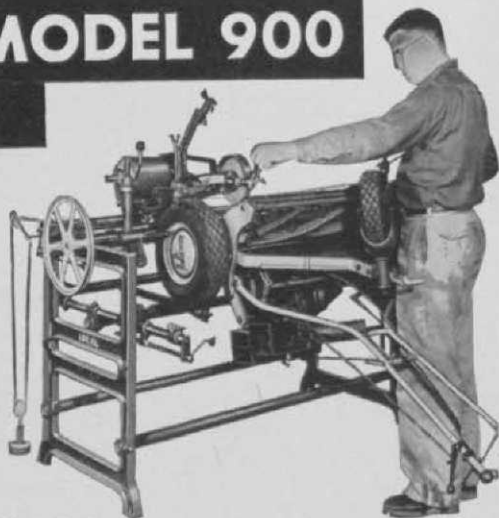

THE FATE-ROOT-HEATH COMPANY

Dept. G-6

PLYMOUTH, OHIO