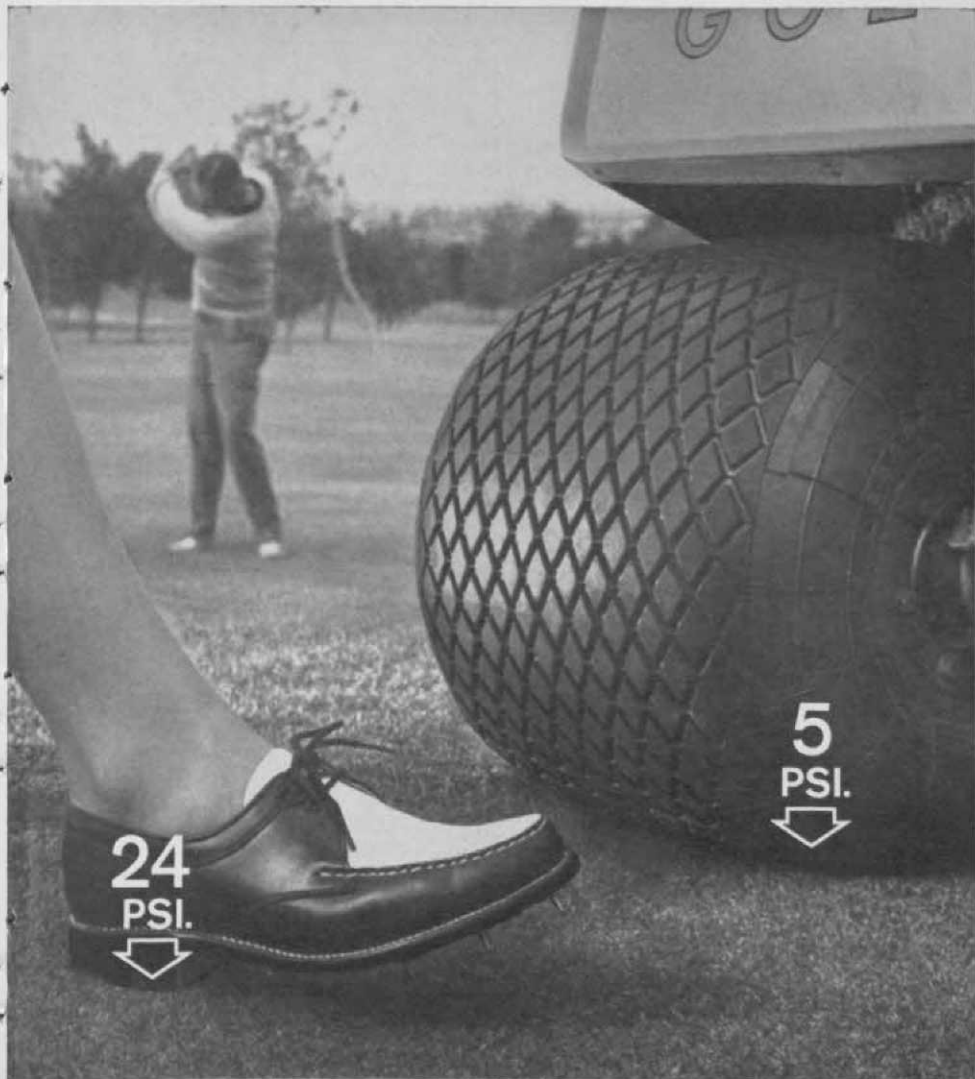

Terra-Tire—T.M., The Goodyear Tire & Rubber Company, Akron, Ohio

A foot is tougher on turf than Terra-Tires

Even a dainty foot puts 24 pounds per square inch on your turf; Terra-Tires put down only five. Now you can get golf cars with Terra-Tires from most manufacturers. You get the well-known advantages of golf cars—faster play, happier members—plus the additional benefits of Terra-Tires. They're so gentle to turf, wet or dry. They

go anywhere. They roll so easily, you often get an extra nine holes out of a battery charge. For the whole Terra-Tire story write The Goodyear Tire & Rubber Company, Akron 16, Ohio.

NOTE TO CAR BUILDERS: Terra-Tires come with smooth, rib or traction treads. Write for details.

GOODYEAR