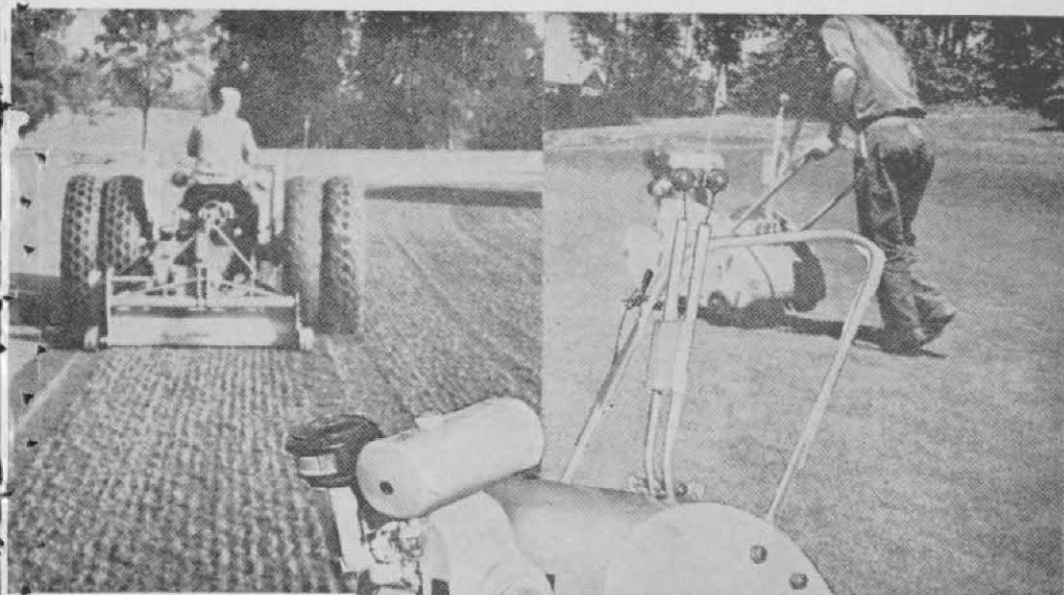

UNIQUE!

in it's action . . . in it's results
AERO-THATCH
is a completely unique machine . . .

HERE'S WHY: Aero-Thatch uses a completely new concept to do its important 5 turf care jobs. It is designed to cultivate the soil . . . and in doing so it displaces thatch and soil relieving compaction. Only Aero-Thatch does this because of special action of the cutting blades. Other machines (and there have been a few imitators from time to time) merely slice the soil . . . there is a vast difference between vertical mowing and cultivation as accomplished by Aero-Thatch. If you want complete turf-grass control . . . if you want the thoroughly unique, tried and tested turf-control machine . . . ask for — and get . . . AERO-THATCH . . . the only machine that does 5 turf care jobs in one operation.