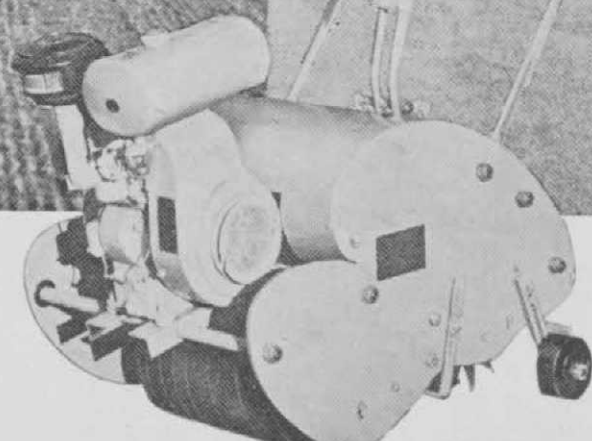

UNIQUE!

in it's action . . . in it's results
AERO-THATCH
is a completely unique machine . . .

HERE'S WHY: Aero-Thatch uses a completely new concept to do its important 5 turf care jobs. It is designed to cultivate the soil . . . and in doing so it displaces thatch and soil relieving compaction. Only Aero-Thatch does this because of special action of the cutting blades. Other machines (and there have been a few imitators from time to time) merely slice the soil . . . there is a vast difference between vertical mowing and cultivation as accomplished by Aero-Thatch. If you want complete turf-grass control . . . if you want the thoroughly unique, tried and tested turf-control machine . . . ask for — and get . . . AERO-THATCH . . . the only machine that does 5 turf care jobs in one operation.