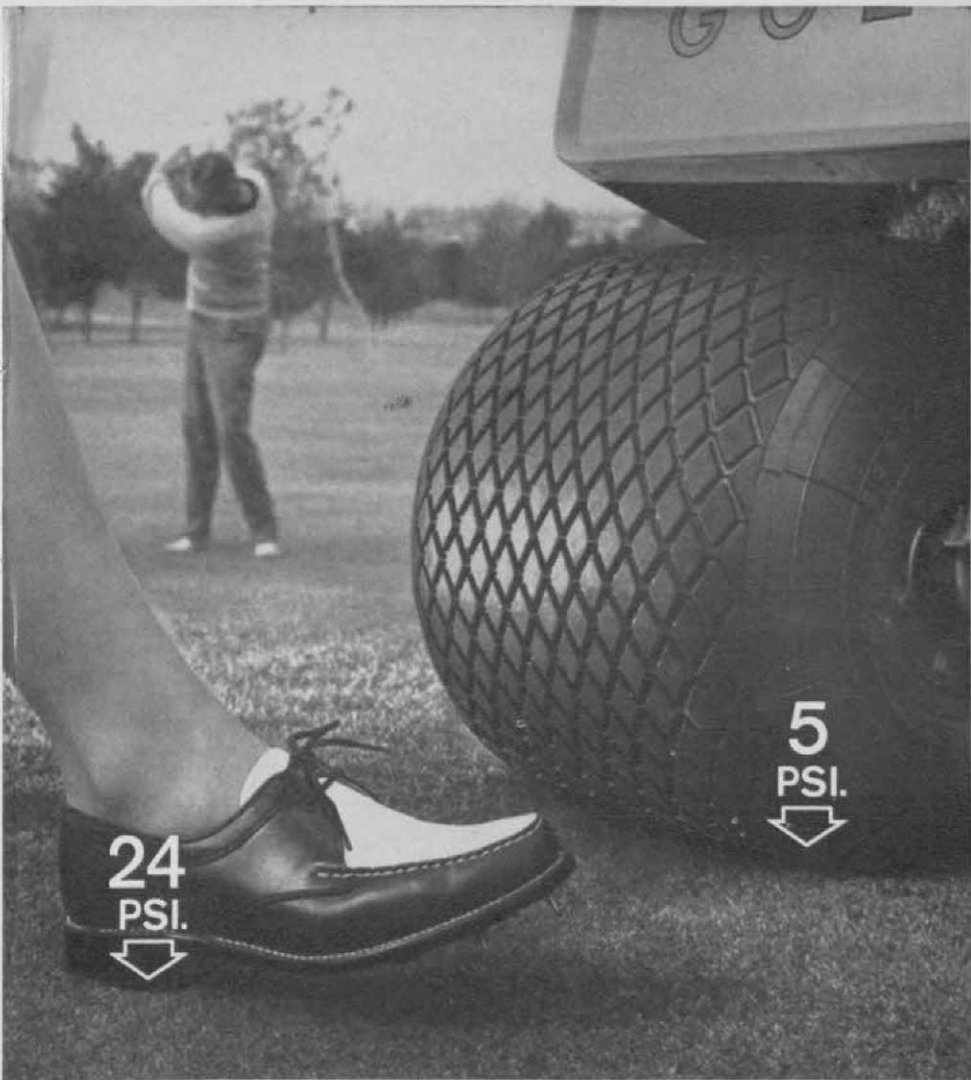

Terra-Tire—T.M., The Goodyear Tire & Rubber Company, Akron, Ohio

A foot is tougher on turf than Terra-Tires

Even a dainty foot puts 24 pounds per square inch on your turf; Terra-Tires put down only five. Now you can get golf cars with Terra-Tires from most manufacturers. You get the well-known advantages of golf cars—faster play, happier members—plus the additional benefits of Terra-Tires. They're *so* gentle to turf, wet or dry. They

go anywhere. They roll so easily, you often get an extra nine holes out of a battery charge. For the whole Terra-Tire story write The Goodyear Tire & Rubber Company, Akron 16, Ohio.

NOTE TO CAR BUILDERS: Terra-Tires come with smooth, rib or traction treads. Write for details.

GOODYEAR