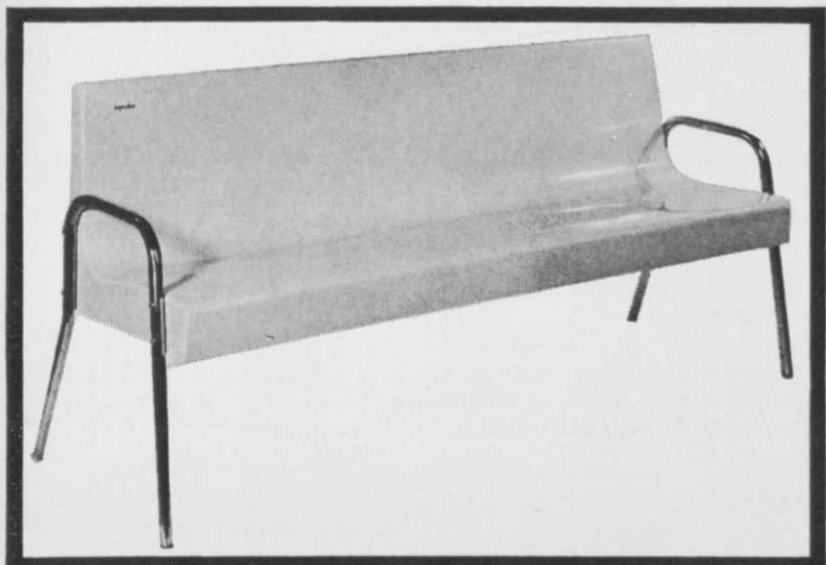

Comfort-Ezz FIBERGLASS GOLF FURNITURE

- Golf Courses
- Par 3's
- Ranges
- Miniatures

Beautiful—modern Fiberglass,
smart molded-in finish!

Comfort — contour-fitted for
people!

Durable—built to take care of
itself in any weather. No rot,
no rust. Never needs paint!

NEW! WEATHER SHELTER

Attractive contemporary design adds beauty and weather protection to your course. Simple modular construction with all the advantages of weatherproof Fiberglass and red-wood. Quickly and easily installed.