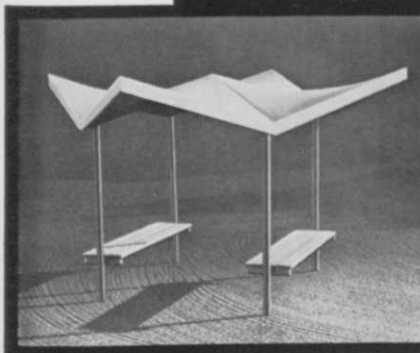

Comfort-Ezz FIBERGLASS GOLF FURNITURE

- Golf Courses
- Par 3's
- Ranges
- Miniatures

Beautiful—modern Fiberglass,
smart molded-in finish!

Comfort — contour-fitted for
people!

Durable—built to take care of
itself in any weather. No rot,
no rust. Never needs paint!

NEW! WEATHER SHELTER

Attractive contemporary design adds beauty and weather protection to your course. Simple modular construction with all the advantages of weatherproof Fiberglass and red-wood. Quickly and easily installed.