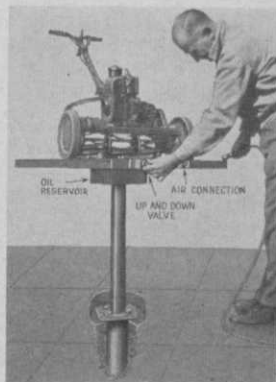

Low Cost Work Positioning Platform

OPERATES BY AIR

NO STOOP
NO STRAIN

Great aid to
human comfort
& efficiency

QUIET, SERVICE-
FREE, NON-ELEC-
TRIC FEATURES
ALSO PERMITS
USE IN ANY TYPE
PAINTING
OPERATION

HYDRAULIC VALVE
SAFETY CONTROLS
UP, DOWN &
POSITIVE HOLD-
ING ACTIONS