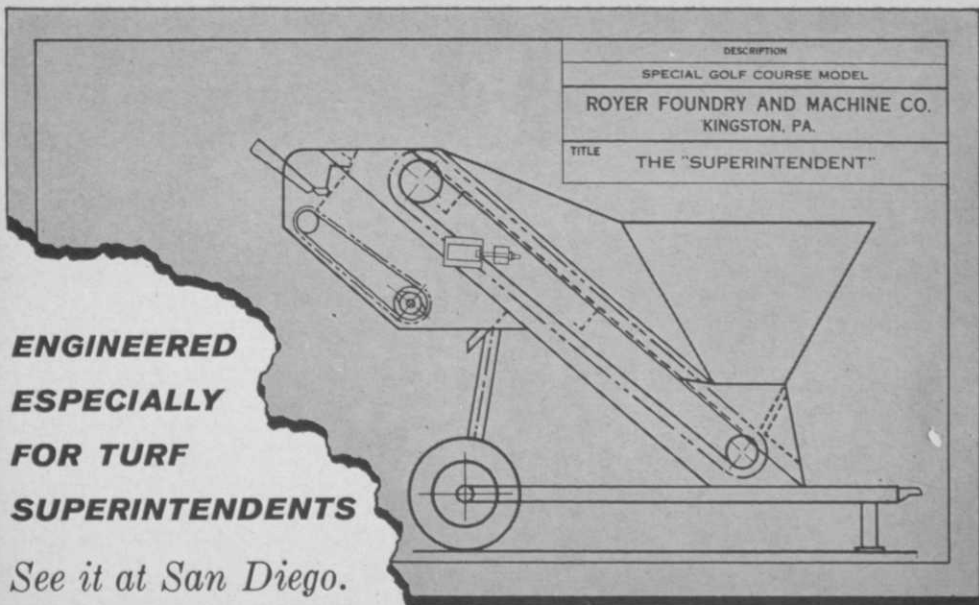

**ENGINEERED
ESPECIALLY
FOR TURF
SUPERINTENDENTS**

See it at San Diego.

THE NEW ROYER "SUPERINTENDENT" *takes charge of all your soil processing*

Now, for turf maintenance *and new construction*, a new Royer Shredder, the SUPERINTENDENT, tops them all—in economy, performance and versatility! Even tops the Royer you're now using. Here's how. Besides giving you the same dependable features that are in every Royer Shredder, the SUPERINTENDENT adds—

- a large hopper for loading with small tractor buckets
- the choice of a powerful air-cooled engine or power takeoff drive for use with your tractor.
- truck-loading discharge height
- improved blending
- completely automatic trash removal and discharge

You owe it to yourself to check this revolutionary Royer that completely eliminates time consuming and costly manual labor. Do it today. Send for Bulletin S-120 for all of the specs. You'll find the SUPERINTENDENT is budget-priced.

VISIT US AT TURF SHOW BOOTHS 45, 46, 52

ROYER FOUNDRY & MACHINE CO.

171 Pringle Street • Kingston, Pennsylvania

Export Department: 10406 South Western Avenue, Chicago 43, Illinois. Cable: ASMAN

"LEADERS IN THE SCIENCE OF SOIL CONDITIONING"