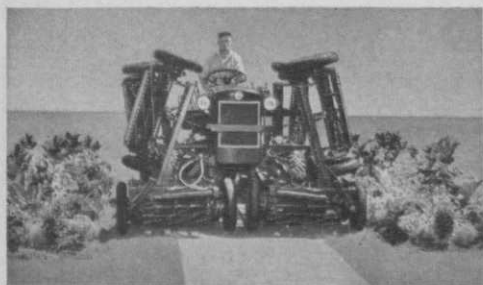

Low Cost Work Positioning Platform

OPERATES BY AIR

NO STOOP
NO STRAIN

Great aid to
human comfort
& efficiency

QUIET, SERVICE-
FREE, NON-ELEC-
TRIC FEATURES
ALSO PERMITS
USE IN ANY TYPE
PAINTING
OPERATION

HYDRAULIC VALVE
SAFETY CONTROLS
UP, DOWN &
POSITIVE HOLD-
ING ACTIONS

MADE BY THE MAKERS OF
"LO-BLO, the AIR-BROOM"

ATWATER-STRONG CO.

ATWATER, OHIO
Ph. WH 7-2344

Jacobsen

model "F" mowing tractor

faster out-front cutting... greater flexibility!

The Jacobsen-Worthington Model F Tractor with 7 out-front gang wing-lift mowers is setting new standards for large area mowing equipment! Its exclusive features cut turf maintenance costs wherever speed, smooth cutting, versatility and mobility are required.

The Model F's fully articulated mowers cut ahead of all tractor wheels. No streaking of grass... safer, full front-view operation... full view of overlap, too! You trim in close, avoid obstructions, swing through narrow