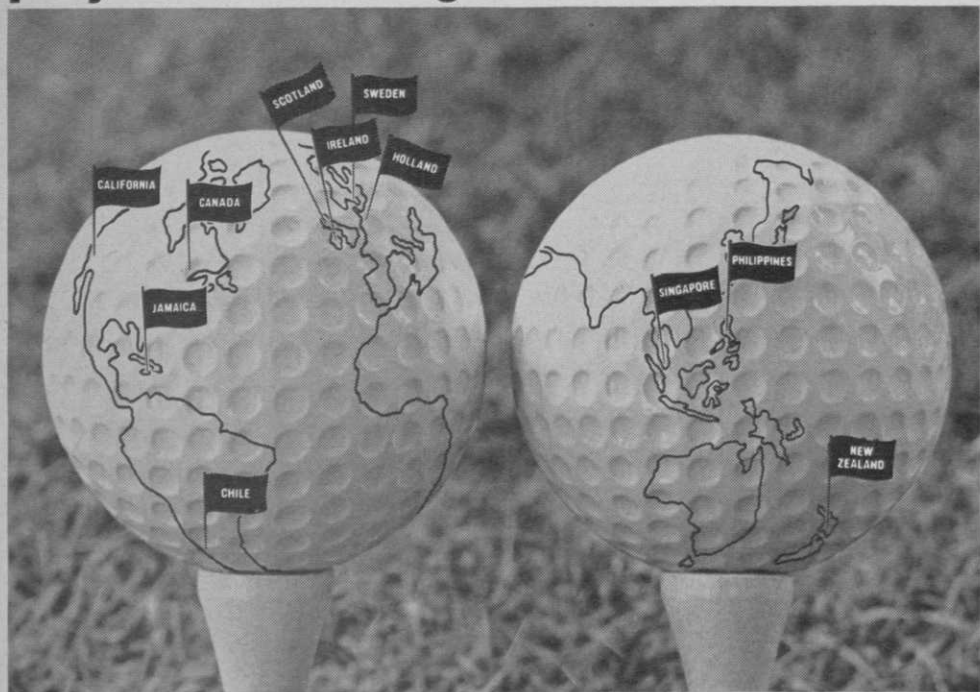

On TV see the world's greatest golfers play the world's greatest courses!

11 new matches-Starting Jan. 20-Every Sunday-NBC-TV in color

- Watch as 22 outstanding pros are challenged by 11 of the world's most famous and difficult courses.
- Gene Sarazen and George Rogers describe the play and finer points of the game. In every program, pros demonstrate, in slow motion, helpful tips on technique.
- View local color and customs of faraway places from your easychair. A different course, a different country every week.

SCHEDULE "SHELL'S WONDERFUL WORLD OF GOLF"

PLAYERS		LOCATION	BROADCAST DATE
Gene Littler	Eric Brown	Gleneagles (Scotland)	Jan. 20
Dow Finsterwald	Peter Alliss	Tryall (Jamaica, B.W.I.)	Jan. 27
Dave Ragan, Jr.	Celestino Tugot	Wack-Wack (Philippines)	Feb. 3
Art Wall, Jr.	Stan Leonard	Royal Quebec (Canada)	Feb. 10
Doug Sanders	Arne Werkell	Halmstad (Sweden)	Feb. 17
Jack Nicklaus	Sam Snead	Pebble Beach (California)	Feb. 24
Byron Nelson	Gerry de Wit	Hague (Holland)	Mar. 3
Phil Rodgers	Frank Phillips	Royal Singapore (Singapore)	Mar. 10
Bill Casper, Jr.	Harry Bradshaw	Portmarnock (Ireland)	Mar. 17
Bob Goalby	Bob Charles	Paraparaumu Beach (New Zealand)	Mar. 24
Bob Rosburg	Roberto De Vicenzo	Los Leones (Chile)	Mar. 31

SHELL'S WONDERFUL WORLD OF GOLF

STARTS SUNDAY, JAN. 20, NBC-TV, 4 PM EST, 3 PM CST, 2 PM MST, 4 PM PST.

Also to be seen on CTV Network in Canada.