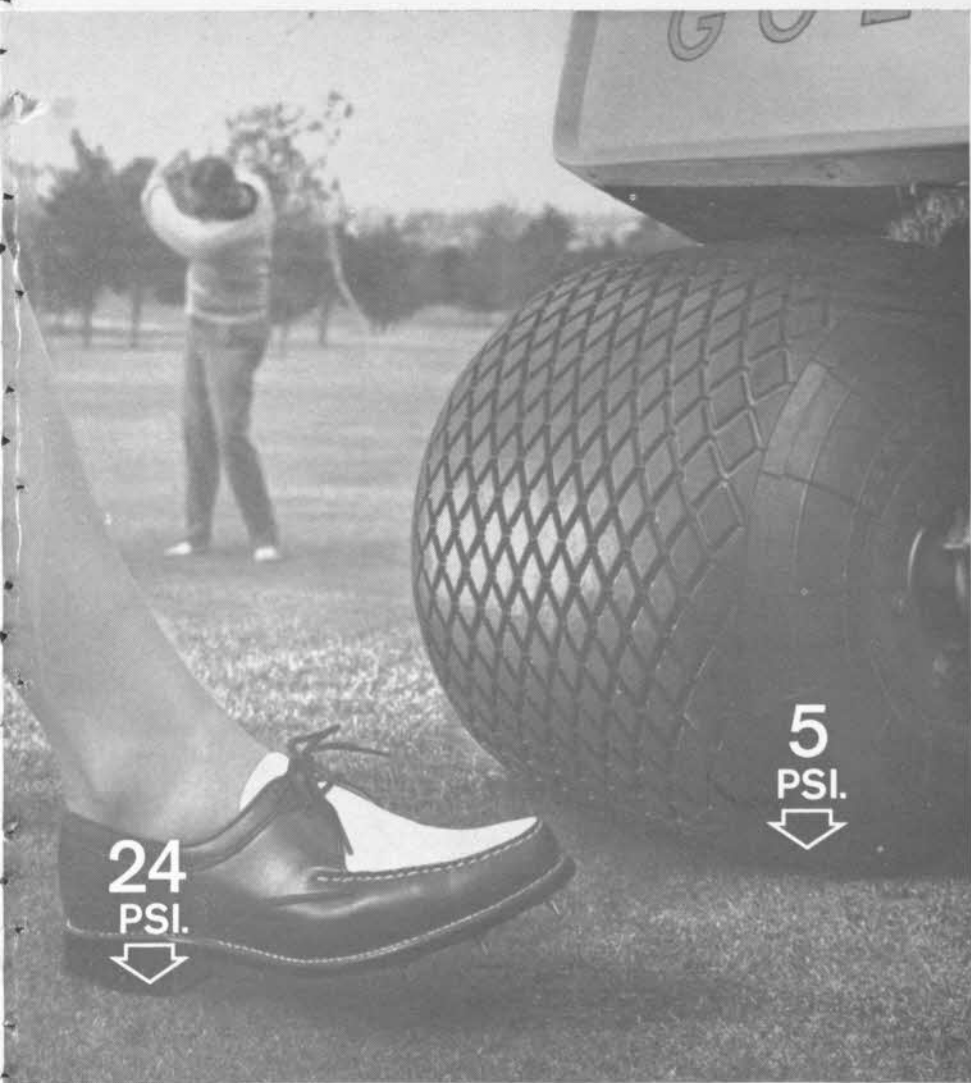

SOLD DIRECT FROM MILL TO PRO SHOP

from the  
exciting  
country club  
line

distinguished quality

Magic  
Fleece

ROCKFORD TEXTILE MILLS, INC.  
McMINNVILLE, TENNESSEE

Terra-Tire—T.M., The Goodyear Tire & Rubber Company, Akron, Ohio