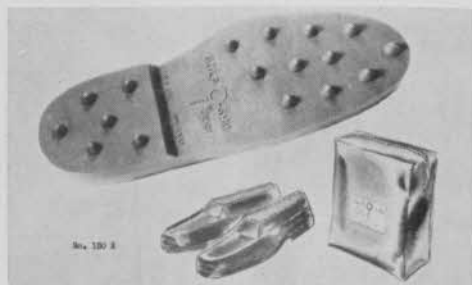

small, medium, large and extra-large sizes. It makes a fine gift, being packaged in a box or colorful zipper pouch that can be carried in a glove compartment or golf bag. Golf-O-Shu is contributed by Torch Rubber Co., Inc., 1302 Inwood ave., New York 25.

McMullin with Integrated

John McMullin, PGA tournament player, is representing Integrated Data Corp., Costa Mesa,

Old Orchard Turf Nurseries

Old Orchard® C 52

CREEPING BENT STOLONS

Ralph R. Bond — P. O. Box 350, Madison 1, Wisconsin

West Coast Branch: Cal-Turf Nurseries, Inc., Camarillo, Calif.

THE GREENS ARE THE FOUNDATION OF ALL SUCCESSFUL GOLF COURSES