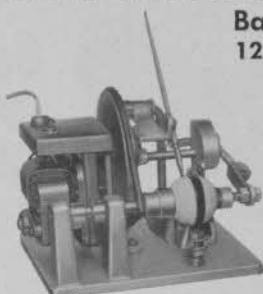

Classified Ads • 177
Buyers' Service • P 179

NEW FROM PAR GOLF

Ball Stripper 1200 balls per hr.

Fully automatic action, powered by 110 v. motor. Cam mechanism leaves operator free to feed balls. Easy to fill and clean. Adjustable tensions. Portable. An amazingly fast stripper, well-built of durable cast aluminum, weighs 8 lbs. And the price — only... **\$39.50** f.o.b.