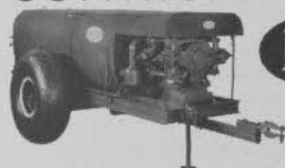

Par's Best Bett Fully Automatic 20,000 balls per hr.

Proven by 8 years field test. Large hopper holds 1000 balls. Designed to keep foreign matter from entering cleaning races. Hinged cover allows access to drum. Automatic water controls. Force fed action. Exchangeable aluminum, rubber-covered shoes. Low, low, maintenance cost. Rust resistant. Warranted.

Send for free literature.
PAR GOLF MFG. CO.
Milan, Illinois

\$535.00
f.o.b.

For BETTER FAIRWAY and TREE CONTROL!

HI-PRESSURE SPRAYERS

Gun or Boom Operated
PTO or engine-powered • 200-500 gal. cap.
• 15-60 gpm pumps @ 0-800 psi.