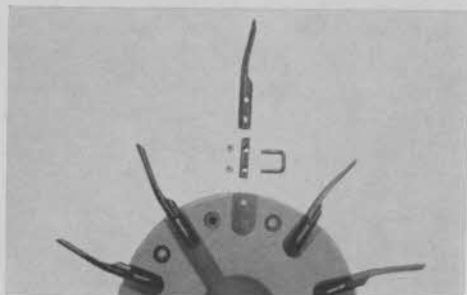

West Point Corp. Produces New Mounts for Aerifier Spoons

Aerifier spoons can be mounted and dismounted far easier and quicker with Quick-Mounts,

another '62 development in the West Point Products Corp. line. Since these can be used in the field as well as on new aerifiers, the company expects them to encourage replacement of

Columbia Moves to Charlotte

Columbia Car Corp., has moved its plant and offices from Grovetown, Ga. to Charlotte, N. C. Its new mailing address is PO Box 336 and its distribution address is 220 Dalton ave.