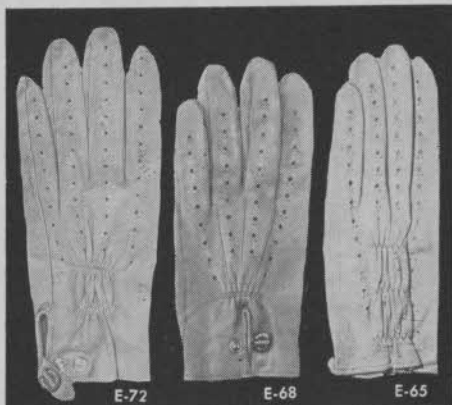

Standard Widths 20"—24"—30"
36"—42"—48"

Write today for illustrated folder

SUPERIOR RUBBER MFG. CO., INC.
145 Woodland Ave. • Westwood, N. J.

For royal results in every game, choose Par-Mate Golf Gloves made in England by master craftsmen... specially hand-crafted of super-soft Nyama leather to stay skin tight at all times. All popular colors in all sizes for men and women.