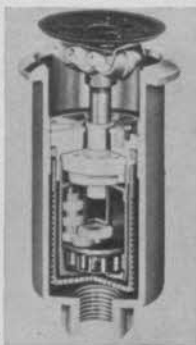

Moist O'Matic Recommends New Pop-up Sprinkler Heads

"Linkster" Metal "Wood" Going Big as Fairway and Rough Club

The "Linkster," designed by the veteran club designer, Al Link, and made by Frank Mitchell Co., 813 Broadway, W. Long Branch, N.J., is moving into the big-selling class of specialty clubs. It has an aluminum head with a locked-in bronze slug, hollow ground sole and loft of a No. 6 1/2 club. Chick Evans, one of the earlier users of the Linkster, says it just about rates with the wedge. It is designed primarily for fairway or rough shots. Many senior amateurs started using the club after seeing Evans use it.

Quik-Mounts Ease Handling of Aerifier Spoons

Recently introduced by West Point Products Corp., West Point, Pa., for use with all its Aerifiers except the Estate model are Quik-Mounts. The new J-bolt and U-spacer devices for Aerifier spoons make mounting and dismounting far easier than heretofore. Their use will encourage disposal of worn, bent or rusty spoons and switching over to the size and type of spoons that turf conditions, etc., call for.