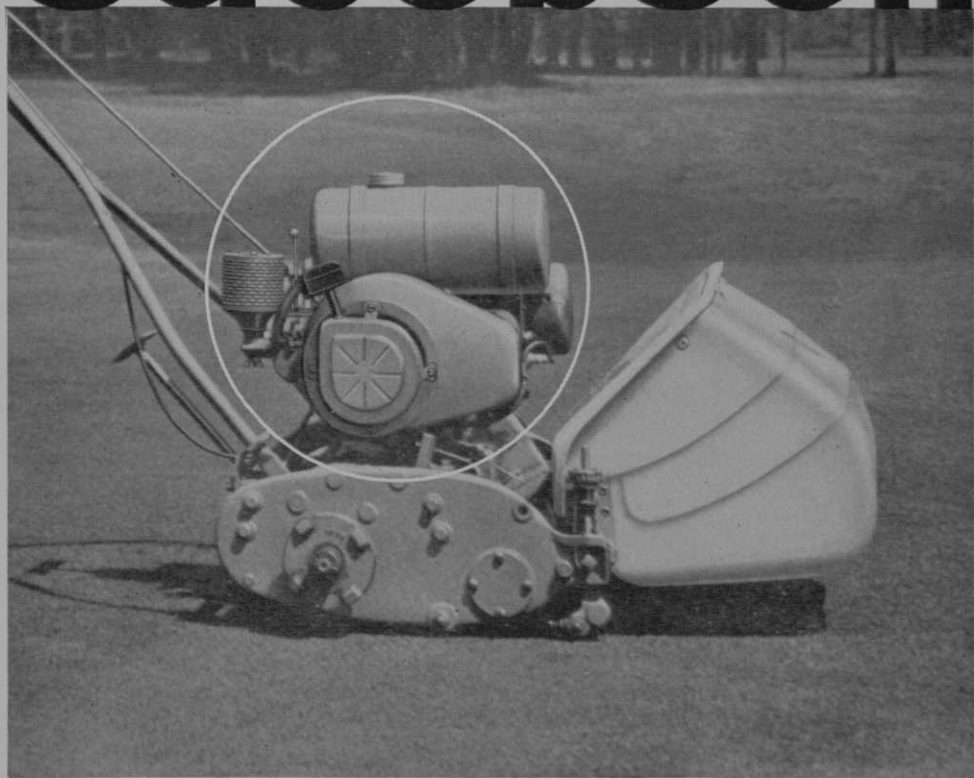

217 ATLANTIC AVE.

CAMDEN 4, N. J.

Jacobsen

New "321" greens mower

An outstanding new engine has been added to the famous Jacobsen GREENS MOWER—the Jacobsen "321". This new engine operates on a 32-to-1 gas to oil fuel mixture—a 50% reduction in the amount of oil used.