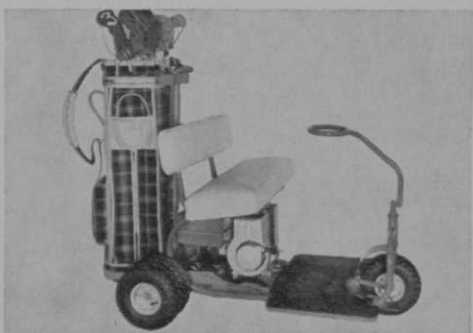

Crawford Beefs Up Kiltie-Kar to Withstand Hard Usage

The Kiltie-Kar, made by Crawford Mfg. Co., Meadville, Pa., has been beefed up to withstand the rigors of hard usage. Horsepower has been