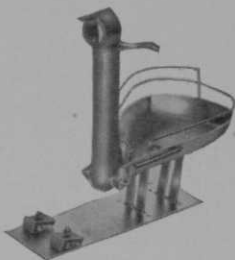

An interesting news sidelight developed when Patty Berg, the freckle-faced miss who has been a dominant power in women's golf since her teens, told interviewers she still retains her zest for the game after 21 years as a pro.

She said she has no intention of quitting the tournament trail in the immediate future. "I've never heard of anyone giving up a hobby and a livelihood easily," said Patty. "I expect to be able to play competitive golf at least until I am 50. That gives me seven years. After that maybe I'll think more about going on or quitting."

Patty gave a brief technical talk and demonstrated shots prior to serving as a moderator at panel discussions. Throughout the day and evening, the pros took turns at demonstrating shots and giving free instructions. Harlan Will was master of ceremonies.

Northeastern Wisconsin Meeting

Northeastern Wisconsin GA will hold its annual meeting and clinic at Butte des Morts CC, Appleton, on May 22. It will be divided into 10 sectional gatherings with a general meeting and clinic climaxing the day's activities.

WITTEK GOLF RANGE SUPPLY CO., Inc.

TEE QUEEN

Best low-cost mechanical tee made—players hit balls faster, with less fatigue, use more balls each visit. Non-spill hopper, base and ball arm of very highest grade aluminum. Attach to any golf mat.

Complete $24.50 each

WITTEK's TEE MASTER

New, exclusive patented Turf Brush — natural cream color (or turf green) Tampico. Live rubber one-piece molded base — no metal for clubhead to strike! Brush strips securely embedded in rubber. No clips, bars, screws etc., to come loose. Available in two sizes:

TB60 (6½" x 22") .....$11.75 each
TB59 (5" x 20") .....$ 9.75 each