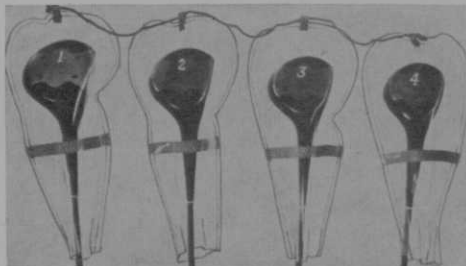

C-Thru Head Covers Simplify Club Identification

C-Thru head covers, made by William Heisel Co., 216 N. 3rd ave., Minneapolis 1, are made

of clear vinyl plastic and fit all over clubs, thus doing away with matching numbers of four.

Mallinckrodt Suggests Cadminate in Preventive Program

A preventive program to stop dollarspot with Cadminate is recommended by Mallinckrodt Chemical Works, Mallinckrodt st., St. Louis 7. Many supts. have used the product in a regular spraying program to cut down on or eliminate this disease. Cadminate also controls copper spot and red thread. Once-a-month treatment with the fungicide to prevent all three diseases is suggested.

AMF Has Japanese Subsidiary

American Machine & Foundry Co., has established a subsidiary, AMF Japan, Ltd., to further develop its expanding Far East business. AMF has been active in Japan for many years in marketing bowling and other leisure time equipment as well as other products. Thomas A. Rice, with the U.S. Army for 25 years, is pres. of the new Japanese subsidiary.

DAVID W. KENT & CO. GOLF COURSE ARCHITECTS

Designers, Site Engineers, Builders,
Maintenance Supervisors
for over 40 years.

Consultant Services Available to Established
Golf Courses.

8535 Melvin Ave.
NORTHRIDGE, CALIF.

Dickens 4-6020

Dickens 5-2788

R. A. DUMAS COMPANY, INC.

WAREHOUSE POINT, CONNECTICUT

Golf Course

IRRIGATION ENGINEERING

Design, Supervision and Consultants

Distributors of:

Johns-Manville Transite

Buckner Valves and Sprinklers

Ames Portable Aluminum Pipe

Midland, Myers & Marlow Pumps

Aqua-Dial Automatic Systems

NATIONAL 3-4471, 3-0368