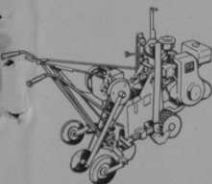

Ryan

LANDSCAPING EQUIPMENT

871 Edgerton Street • St. Paul 1, Minnesota

Company

- **Simplify turf maintenance**
- **Improve turf at low cost**
- **Cut better quality sod—faster!**

The 8 RYAN machines are beautifully engineered and ruggedly built for trouble-free, year 'round operation in all turf and soil conditions. There's a size and type for every user—golf course, nursery, landscape company, sod growers and cutters, estates, parks, schools, churches, hospitals, cemeteries, contractors, suburban industrial plants, and equipment rental companies.

SOD CUTTERS

World famous RYAN Sod Cutters are offered in four models and five widths, cut from 100 to 300 sq. ft. per minute in uniform thickness, $\frac{1}{4}$ " to $2\frac{1}{4}$ ", for fast, easy laying. Optional attachments give added usefulness.