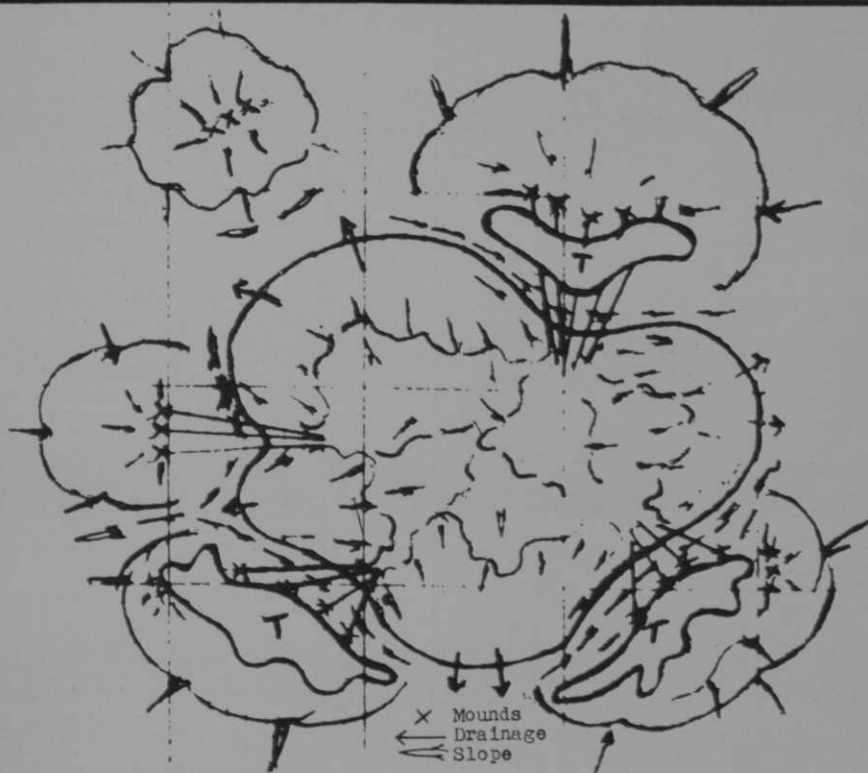

BOB DUNNING
GOLF

COMPLETE SERVICE

CONSULTANT SERVICE ON

- Irrigation—Design & Engineering
- Soils for Putting Greens & Drainage
- Green Design with Character
- Greens with Built-in Savings
- Golf Course Design

GOLF SHOP SUPPLIERS

- Jockey Sportswear
- Bag Boy Carts
- Maitzie Putter
- Fawick Flexi Grips
- Arnold Palmer Slacks
- Butwin Jackets
- Other Fine Wearing Apparel

Sold Through Pro's Only

Distributor for: Toro Golfmaster Golf Cart (Gasoline driven) • Toro Mowers • Buckner • Aqua-Dial Power Spike • Ryan • Royer • Milorganite • Cleary • Dow • DuPont • Mallinckrodt • Stauffer Upjohn • Standard • Tarco Flash-Flame • West Point • Par-Aide • Parker • Aqua-Gro • Eli Colby & Others

Write for Catalogue — Pro Shop or Golf Course

BOB DUNNING, INC.

Suppliers to Golf Courses

1402-12 South Lewis

Tulsa 4, Oklahoma