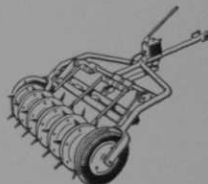

RENOVAIRE

Two models. Both require tractor power, both have hydraulic lifts for transporting along roads. Choice of cutting knives and tines for three-way use: slicing, renovating, aerating.