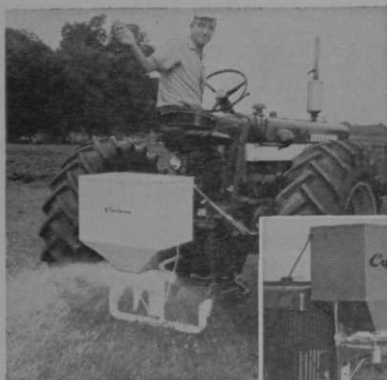

There are three other Clean-Cut Mowers ready to go to work for you: two riding models, a 35 inch and a 24 inch; a self-propelled 20 inch trimming mower.

Ask for **FREE DEMONSTRATION** or write now for free, detailed literature to:

GRAVELY CLEAN-CUT MOWERS
P.O. BOX 762-C
DUNBAR, WEST VIRGINIA

Cyclone

SPREADERS
AND SEEDERS

FOR GOLF COURSES

CYCLONE MODEL S-3 POWER SEEDER does a fast, accurate job of top dressing granular plant food, sowing grass seed or distributing granular herbicides and insecticides. Heavy duty, flexible drive shaft fits standard power take-offs. Double agitator, easy setting rate gauge and positive shut-off. Spreads up to a 30-foot swath.