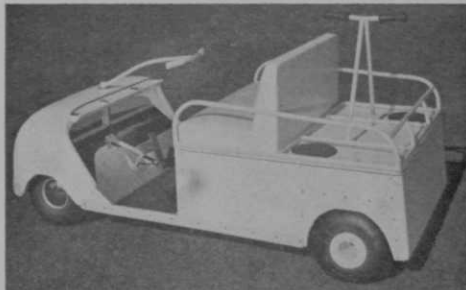

Equipped with automatic transmission, the Autocaddie is said to be extremely stable on hills and rough terrain. It is powered with a 7 hp Kohler engine and travels 40-50 holes on two gals. of gas. The engine is specially soundproofed and there are double mufflers. Key-turn starting is combined with a Delco-Remy generator. The Autocaddie's body is constructed of molded fiberglass in front and replaceable steel panels in the rear. Terra-tires are optional.

Buyers' Service • P 175

R. A. DUMAS COMPANY, INC.

WAREHOUSE POINT, CONNECTICUT

Golf Course

IRRIGATION ENGINEERING

Design, Supervision and Consultants

Distributors of:

Johns-Manville Transite

Buckner Valves and Sprinklers

Ames Portable Aluminum Pipe

Midland, Myers & Marlow Pumps

Aqua-Dial Automatic Systems

NATIONAL 3-4471, 3-0368