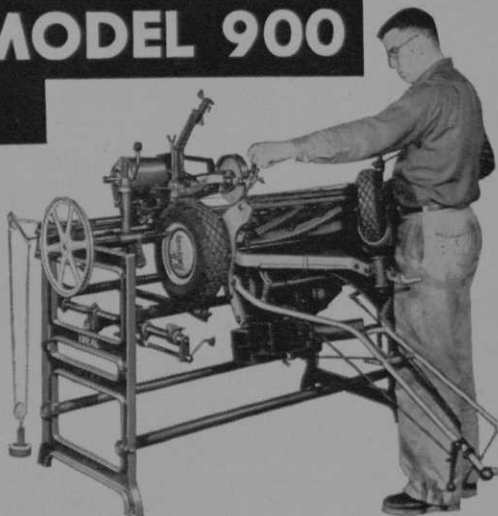

TWO-WAY GRINDING OPTION

Get Full Details Today On New Model 900 Sharpener

THE FATE-ROOT-HEATH COMPANY

Dept. G-3 • PLYMOUTH, OHIO