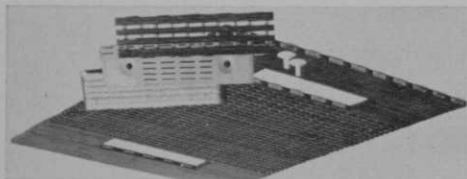

Melflex Markets 6-Way Mat

Melflex Products Co., 410 S. Broadway, Akron 8, O., claims a big improvement in range mats with invention of its 6-way mat. No lift-

ing or shifting of the mat is said to be necessary with its three-section device (driving, fairway brush and standing insert) for either right or lefthanded golfers. Melflex says it also has overcome the waterswelling problem. Standard size is 44 x 60-ins. and special sizes are available. Melflex mats are reversible.