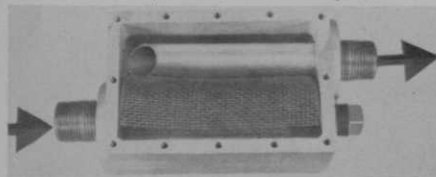

LANE

Write Today for
FREE Literature.
EDWIN W. LANE CO.
32 W. Randolph St., Chicago 1

TROPHIES
EMBLEMS
RIBBONS
PRIZES
GIFTS

Dept.
GM

M-K Self-Cleaning Filters

Attach to Sprinkler, Faucet or Sprayer

Can't rust, clog or get out of order!
For further information write: