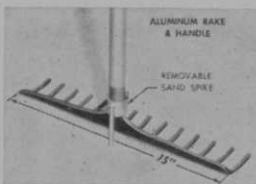

(WRITE FOR CATALOG)

VESTAL-MONROE PRINTING CO.

ESTABLISHED 1912

TELEPHONE HARRISON 7-6314

701 S. LA SALLE ST. • CHICAGO 5

Kill WATER WEEDS!

Water hazards and lakes now may be cleaned of all rooted aquatic weeds, Lily, cattail, milfoil and many other aquatic weeds are easily killed with one application of R-H GRANULAR WEED RHAP. It is easily applied — will not harm fish or animals. This inexpensive application usually lasts from 18 to 36 months. Write for further information or ask your dealer.

REASOR-HILL CORPORATION

BOX 36G, JACKSONVILLE, ARKANSAS

Bird "TNT" assembly. A heavy duty retractor spring on the sliding pop-up member assures positive closing of the sprinkler when the pressure is off. The entire internal assembly is removable from the top without removing the case from the riser. Rotor Pop-Ups are available from distributors or from Rain Bird.

Safety Spike Available with Mister Featherweight Rake

Mister Featherweight, an all-aluminum rake, is furnished with a spike so that it can be stuck in the sand and prevent injuries. Marketed through the Lite-Weight Tool & Manufacturing Co., 11422 Fleetwood st., Sun Valley, Calif., the rake is available in two widths, 15 ins. and 8 ins. The larger model weighs less than 2 lbs. and both models have splinter-free handles. The spikes can be detached. For those who have the rake, but not the spike, the latter can be ordered from the Lite-Weight company.

A huge billboard featuring Wilson's Staff Ball is located on Chicago's Michigan ave. Seen by at least 100,000 persons a day, the billboard will be up through the month of June.

Velsicol Film for Dealers on Free-Loan Basis

Velsicol Chemical Corp., 330 E. Grand ave., Chicago 11, is making available to its dealers a lawn and insect control film for group showings. In color and on 16 mm film, it shows in about 14 minutes how to recognize various insects and how to control them. The film was produced by Iowa State University in cooperation with Velsicol. Prints can be obtained on a free-loan basis by writing to the firm. Black and white film for TV showing also is available.