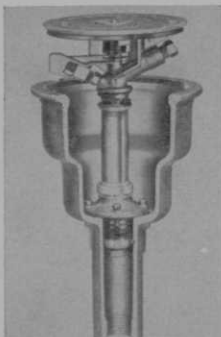

**WHOLESALE
TO CLUBS and PROS**

SEND
FOR
FREE
CATALOG

- Golf Club RE-GRIPPING and REFINISHING
- Leather and Rubber Grips
- Golf Trophies and Novelties
- Complete Golf Accessories

UNIVERSAL BOWLING & GOLF CORP.
525 So. Wabash Ave., Chicago 5, Illinois
Please send Wholesale Golf Catalog to:

Name _____ Title _____
Name of Club _____
Address _____
City & State _____

NYLON GOLF PRACTICE NETS

New, very strong — to stand up to any driving. Roped all around. Easy to erect.

14 ft. x 14 ft. $60.00
12 ft. x 12 ft. $40.00
10 ft. x 10 ft. $30.00

Allow $2.00 extra for carriage.

NETTING MAKERS

2 Stockleigh Rd., St. Leonards,
Sussex, England