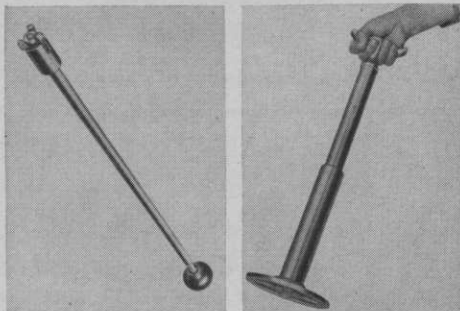

Standard Offers New Products for Easier Green Care

New products being distributed by Standard Mfg. Co., golf div., Cedar Falls, Ia., include the Cup Lifter (in left photo) and Dimple Doc-